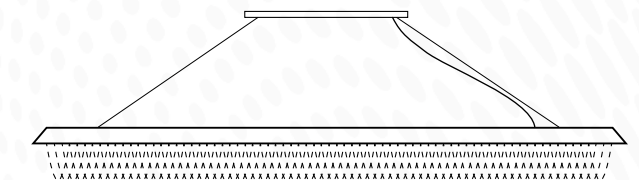

S513

S513

← min 60 80 100 120 150 → max

↔ 60

↔ 120

↔ 150

S513.0.60.G.3000

60x20 cm ↓ 12 cm
weight ≈ 7kg
LED: 20W

S513.0.80.G.3000

80x20 cm ↓ 13 cm
weight ≈ 9 kg
LED: 30W

S513.0.100.G.3000

↔ 100 cm
LED: 40W

S513.0.120.G.3000

↔ 120 cm
LED: 45W

S513.0.150.G.3000

↔ 150 cm
LED: 50W