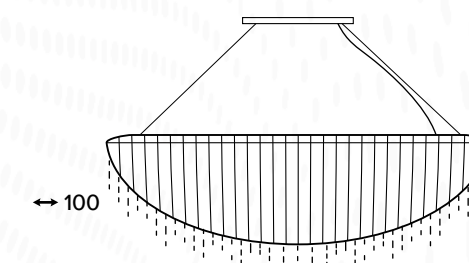

S508/B

← min 40 50 60 80 100 110 → max