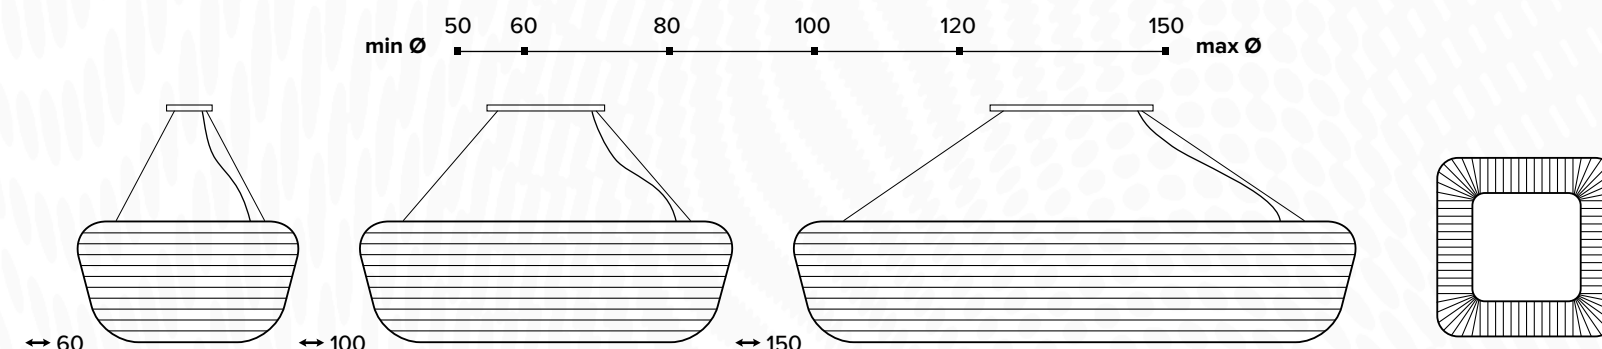

80x80 cm ↓ 21 cm
weight = 19 kg
LED: 85W

S503.0.100.B.3000

100x100 cm ↓ 25 cm
weight = 30 kg
LED: 125W

S503.0.120.B.3000

120x120 cm
LED: 140W

S503.0.150.B.3000

150x150 cm
LED: 160W

S504

A

B

min 50x50 / cm / max 150x150 cm
↑ min 14 cm / ↓ max 25 cm

S504

AR LED
ARTE PERFETTO LUCE

S504

S504/A

S504.0.50.A.3000

50x50 cm ↓ 14 cm
weight = 8 kg
LED: 60W

S504.0.60.A.3000

60x60 cm ↓ 14 cm
weight = 12 kg
LED: 70W

S504.0.80.A.3000

80x80 cm ↓ 16 cm
weight = 18 kg
LED: 85W

S504.0.100.A.3000

100x100 cm ↓ 20 cm
weight = 28 kg
LED: 125W