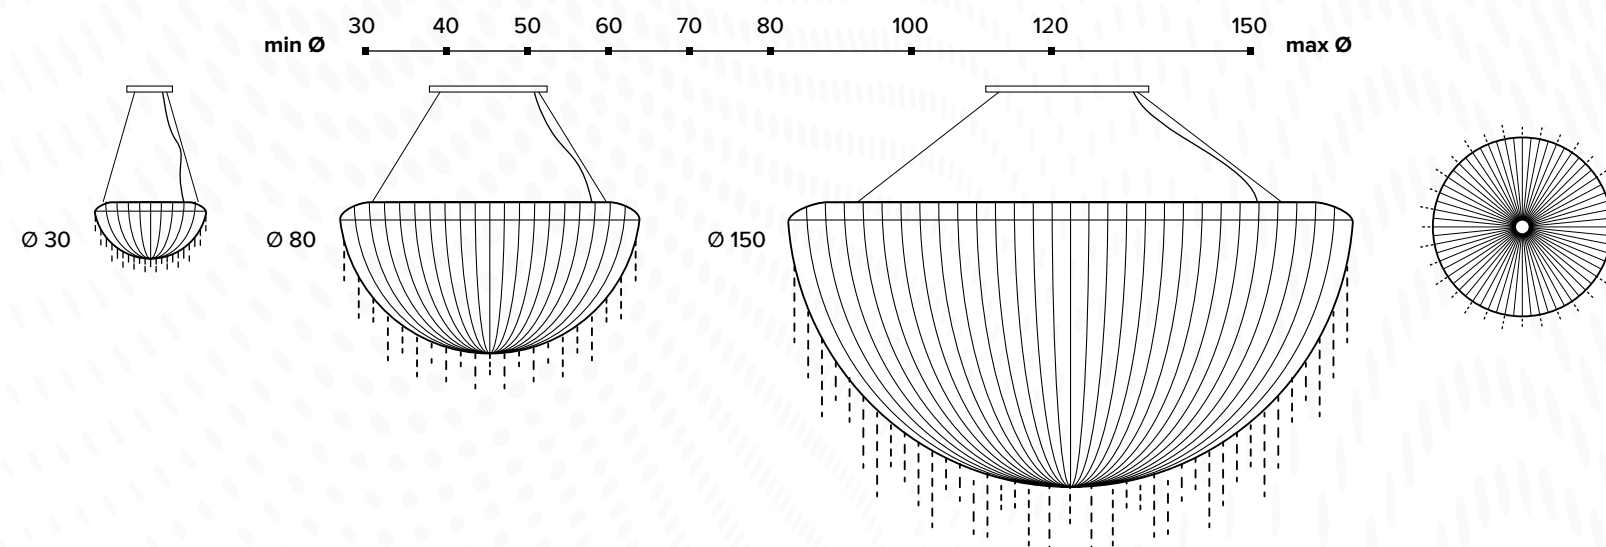

S501

AP LED
ARTE PERFETTO LUCE

S501/A

S501.0.30.A.3000
 Ø 30 cm ↓ 18 cm
 weight = 4 kg
 LED: 13W

S501.0.40.A.3000
 Ø 40 cm ↓ 22 cm
 weight = 5 kg
 LED: 26W

S501.0.50.A.3000
 Ø 50 cm ↓ 24 cm
 weight = 8 kg
 LED: 36W

S501.0.60.A.3000
 Ø 60 cm ↓ 28 cm
 weight = 10 kg
 LED: 45W

S501.0.70.A.3000
 Ø 70 cm ↓ 32 cm
 weight = 13 kg
 LED: 53W

S501.0.80.A.3000
 Ø 80 cm
 LED: 60W

S501.0.100.A.3000
 Ø 100 cm
 LED: 75W

S501.0.120.A.3000
 Ø 120 cm
 LED: 95W

S501.0.150.A.3000
 Ø 150 cm
 LED: 115W

S501/B

S501.0.30.B.3000
 Ø 30 cm ↓ 23 cm
 weight = 4 kg
 LED: 13W

S501.0.40.B.3000
 Ø 40 cm ↓ 27 cm
 weight = 5 kg
 LED: 26W

S501.0.50.B.3000
 Ø 50 cm ↓ 29 cm
 weight = 8 kg
 LED: 36W

S501.0.60.B.3000
 Ø 60 cm ↓ 33 cm
 weight = 10 kg
 LED: 45W

S501.0.70.B.3000
 Ø 70 cm ↓ 37 cm
 weight = 14 kg
 LED: 53W

S501.0.80.B.3000
 Ø 80 cm
 LED: 60W

S501.0.100.B.3000
 Ø 100 cm
 LED: 75W

S501.0.120.B.3000
 Ø 120 cm
 LED: 95W