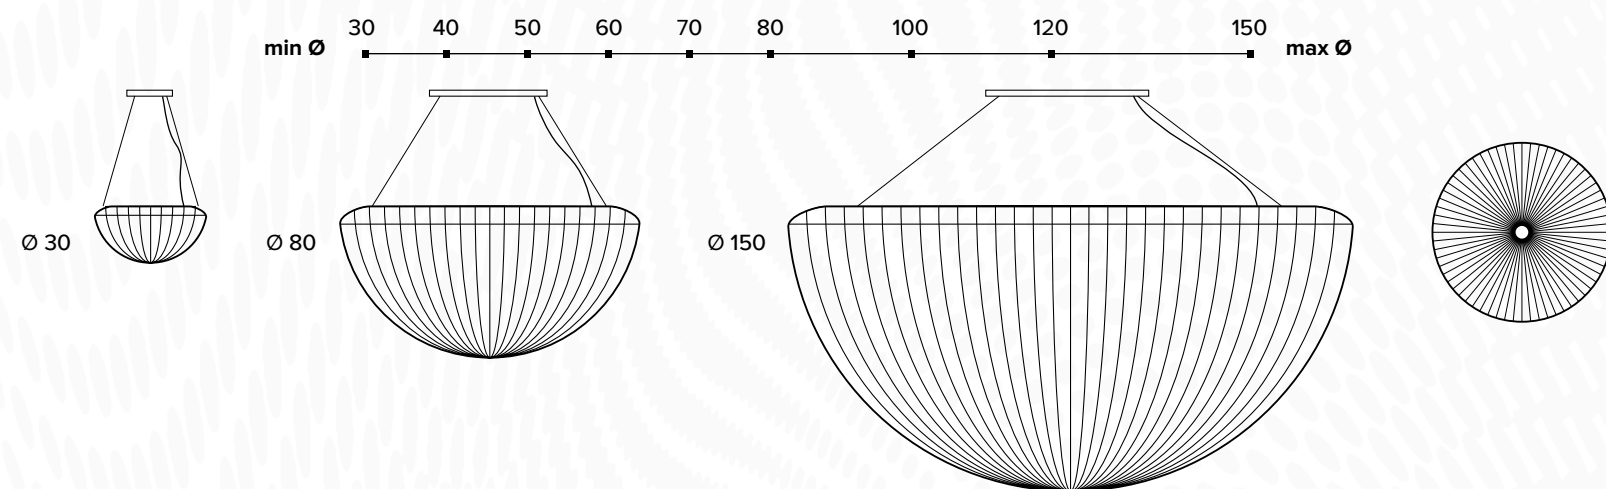

S500.L1.40.B.3000
40x14 cm ↑ 40 cm
weight ≈ 5 kg
LED: 25W

S500.L2.36.A.3000
Ø 36 cm ↑ 45 cm
weight ≈ 8 kg
LED: 13W

S500.L2.36.B.3000
Ø 36 cm ↑ 45 cm
weight ≈ 9 kg
LED: 13W

S500.L1.60.A.3000
60x14 cm ↑ 40 cm
weight ≈ 7 kg
LED: 35W

S500.L1.60.B.3000
60x14 cm ↑ 40 cm
weight ≈ 7 kg
LED: 35W

S500.L2.36.A.3000
Ø 36 cm ↑ 45 cm
weight ≈ 8 kg
LED: 13W

S500.L2.36.B.3000
Ø 36 cm ↑ 45 cm
weight ≈ 9 kg
LED: 13W

S501

Ø min 30 cm / Ø max 150 cm
↓ min 18 cm / ↓ max 37 cm

S501

AP LED
ARTE PERFETTO LUCE

S501/A

S501.0.30.A.3000
 Ø 30 cm ↓ 18 cm
 weight = 4 kg
 LED: 13W

S501.0.40.A.3000
 Ø 40 cm ↓ 22 cm
 weight = 5 kg
 LED: 26W

S501.0.50.A.3000
 Ø 50 cm ↓ 24 cm
 weight = 8 kg
 LED: 36W

S501.0.60.A.3000
 Ø 60 cm ↓ 28 cm
 weight = 10 kg
 LED: 45W

S501.0.70.A.3000
 Ø 70 cm ↓ 32 cm
 weight = 13 kg
 LED: 53W

S501.0.80.A.3000
 Ø 80 cm
 LED: 60W

S501.0.100.A.3000
 Ø 100 cm
 LED: 75W

S501.0.120.A.3000
 Ø 120 cm
 LED: 95W