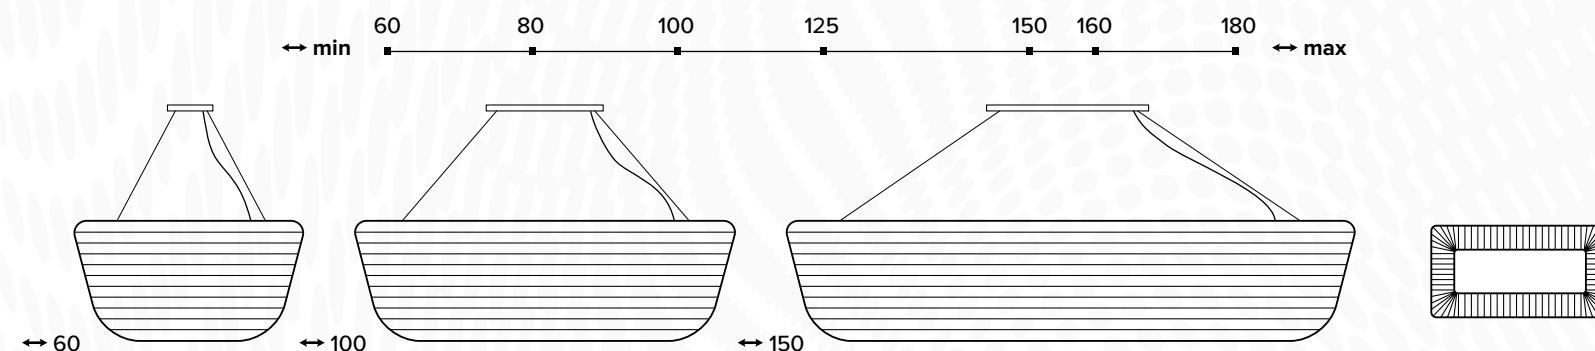

S515/A

S515.0.60.A.3000
60x30 cm ↓ 13 cm
weight = 6 kg
LED: 60W

S515.0.80.A.3000
80x40 cm ↓ 14 cm
weight = 8 kg
LED: 70W

S515.0.100.A.3000
100x50 cm ↓ 14 cm
weight = 11 kg
LED: 85W

S515.0.125.A.3000
125x63 cm ↓ 15 cm
weight = 21 kg
LED: 125W

S515.0.150.A.3000
150x75 cm ↓ 15 cm
weight = 25 kg
LED: 125W

S515.0.160.A.3000
160x110 cm ↓ 22 cm
weight = 29 kg
LED: 140W

S515.0.180.A.3000
180x110 cm ↓ 22 cm
weight = 35 kg
LED: 160W