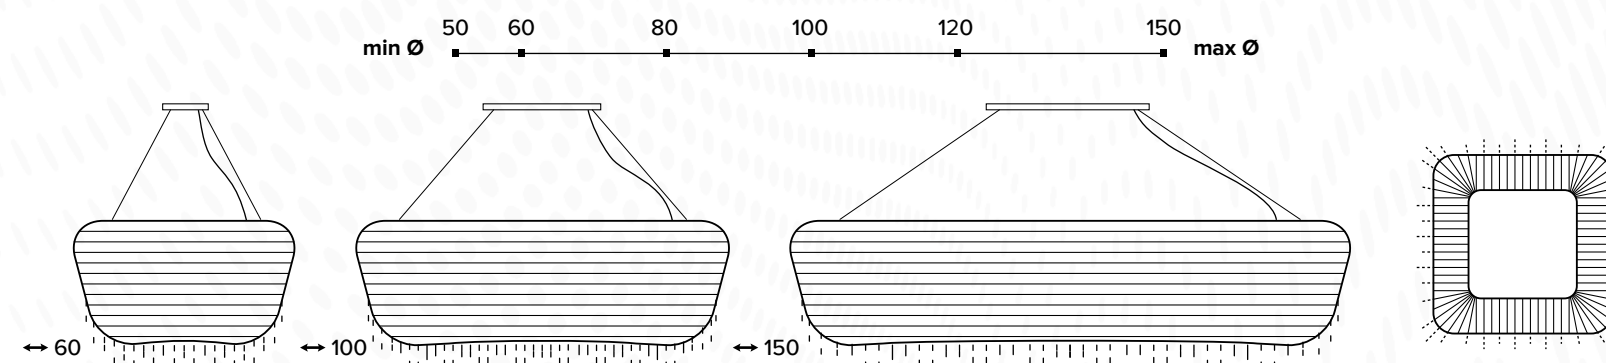

S504/F

S504.0.50.F.3000
50x50 cm ↓ 20 cm
weight = 9 kg
LED: 60W

S504.0.60.F.3000
60x60 cm ↓ 20 cm
weight = 12 kg
LED: 70W

S504.0.80.F.3000
80x80 cm ↓ 23 cm
weight = 19 kg
LED: 85W

S504.0.100.F.3000
100x100 cm ↓ 27 cm
weight = 29 kg
LED: 125W

S504.0.120.F.3000
120x120 cm ↓ 28 cm
weight = 32 kg
LED: 140W

S504.0.150.F.3000
150x150 cm ↓ 28 cm
weight = 34 kg
LED: 160W