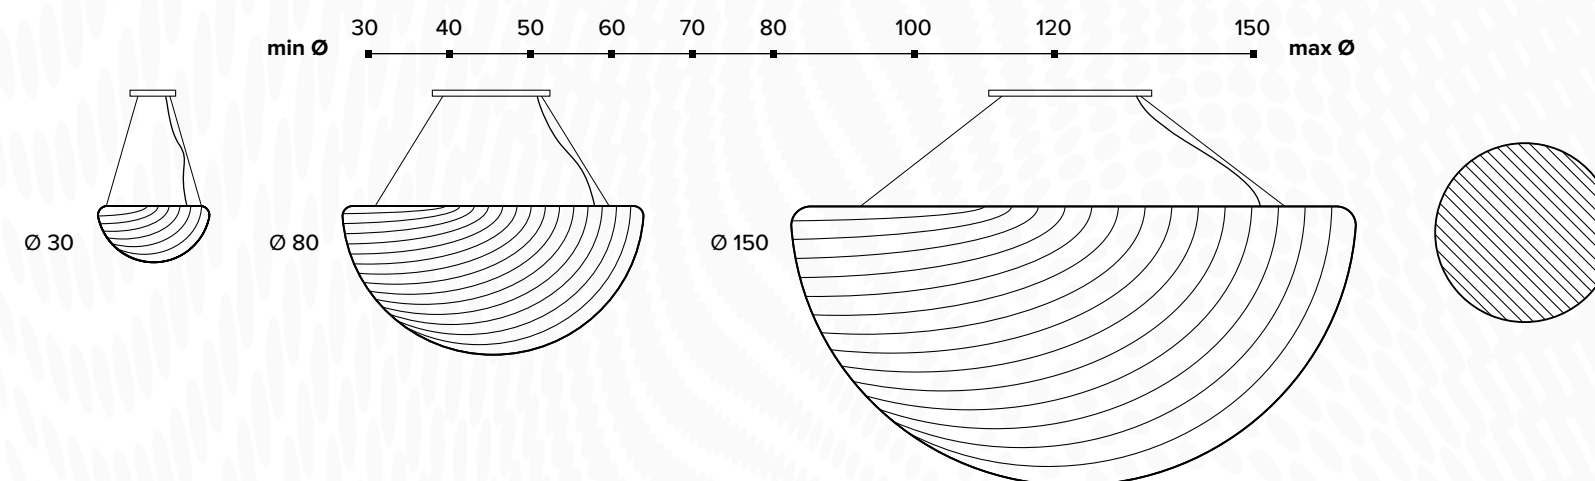

S501.0.60.B.3000
 Ø 60 cm ↓ 33 cm
 weight = 10 kg
 LED: 45W

S501.0.70.B.3000
 Ø 70 cm ↓ 37 cm
 weight = 14 kg
 LED: 53W

S501.0.80.B.3000
 Ø 80 cm
 LED: 60W

S501.0.100.B.3000
 Ø 100 cm
 LED: 75W

S501.0.120.B.3000
 Ø 120 cm
 LED: 95W

S501.0.150.B.3000
 Ø 150 cm
 LED: 115W

S501

C

Ø min 30 cm / Ø max 150 cm
↑ min 18 cm / ↓ max 37 cm

D

Sjor

AP LED
ARTE PERFETTO LUCE

S501/C

S501.0.30.C.3000
Ø 30 cm ↓ 17 cm
weight = 4 kg
LED: 13W

S501.0.40.C.3000
Ø 40 cm ↓ 22 cm
weight = 5 kg
LED: 26W

S501.0.50.C.3000
Ø 50 cm ↓ 24 cm
weight = 7 kg
LED: 36W

S501.0.60.C.3000
Ø 60 cm ↓ 25 cm
weight = 10 kg
LED: 45W

S501.0.70.C.3000
Ø 70 cm ↓ 30 cm
weight = 14 kg
LED: 53W

S501.0.80.C.3000
Ø 80 cm
LED: 60W

S501.0.100.C.3000
Ø 100 cm
LED: 75W

S501.0.120.C.3000
Ø 120 cm
LED: 95W

S501.0.150.C.3000
Ø 150 cm
LED: 115W

S501/D