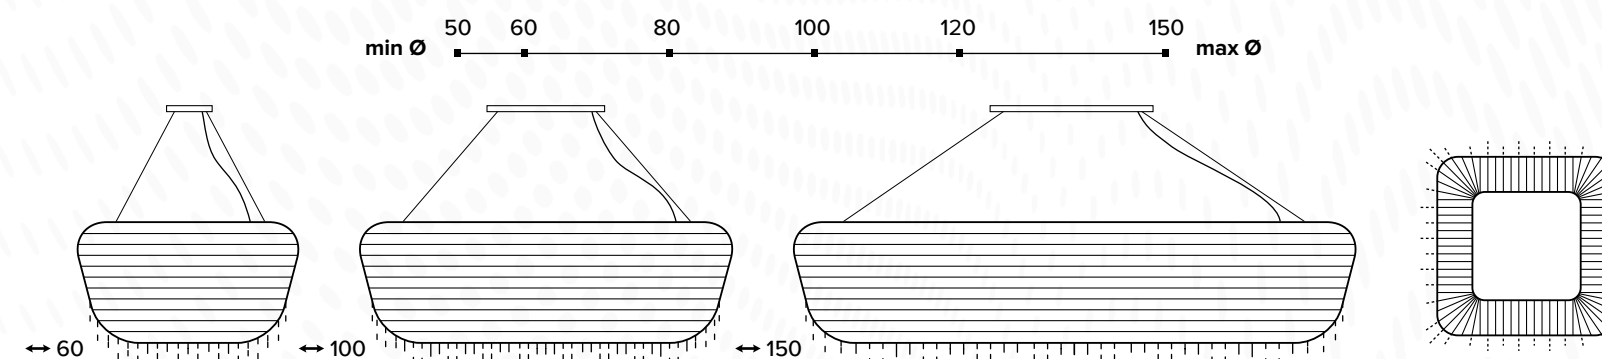

S500 БРА

S500.B1.16.A.3000
16x9 cm ↑ 27 cm
weight = 2 kg
LED: 9W

S500.B1.20.A.3000
20x9 cm ↑ 27 cm
weight = 2 kg
LED: 9W

S500.B1.16.B.3000
16x9 cm ↑ 32 cm
weight = 2 kg
LED: 9W

S500.B1.20.B.3000
20x9 cm ↑ 32 cm
weight = 2 kg
LED: 9W

S500.L1.60.B.3000
60x14 cm ↑ 40 cm
weight ≈ 7 kg
LED: 35W

S500.L2.36.A.3000
Ø 36 cm ↑ 45 cm
weight ≈ 8 kg
LED: 13W

S500.L2.36.B.3000
Ø 36 cm ↑ 45 cm
weight ≈ 9 kg
LED: 13W

S501

Ø min 30 cm / Ø max 150 cm
↓ min 18 cm / ↓ max 37 cm

50x50 cm ↓ 14 cm
weight = 8 kg
LED: 60W

S504.0.60.A.3000

60x60 cm ↓ 14 cm
weight = 12 kg
LED: 70W

S504.0.80.A.3000

80x80 cm ↓ 16 cm
weight = 18 kg
LED: 85W

S504.0.100.A.3000

100x100 cm ↓ 20 cm
weight = 28 kg
LED: 125W

S504.0.120.A.3000

120x120 cm ↓ 21 cm
weight = 31 kg
LED: 140W

S504.0.150.A.3000

150x150 cm ↓ 21 cm
weight = 33 kg
LED: 160W

S504/B

S504.0.50.B.3000

50x50 cm ↓ 19 cm
weight = 9 kg
LED: 60W

S504.0.60.B.3000