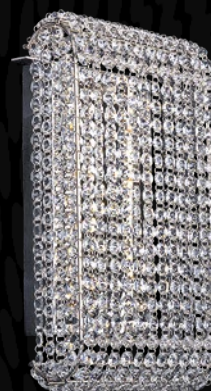

S500.B1.25.A.3000
25x9 cm ↑ 27 cm
weight = 2 kg
LED: 18W

S500.B1.25.B.3000
25x9 cm ↑ 32 cm
weight = 2 kg
LED: 18W

S500 БРА

S500.B2.20.A.3000
20x9 cm ↑ 36 cm
weight = 2 kg
LED: 14W

S500.B2.25.A.3000
25x9 cm ↑ 36 cm
weight = 3 kg
LED: 18W