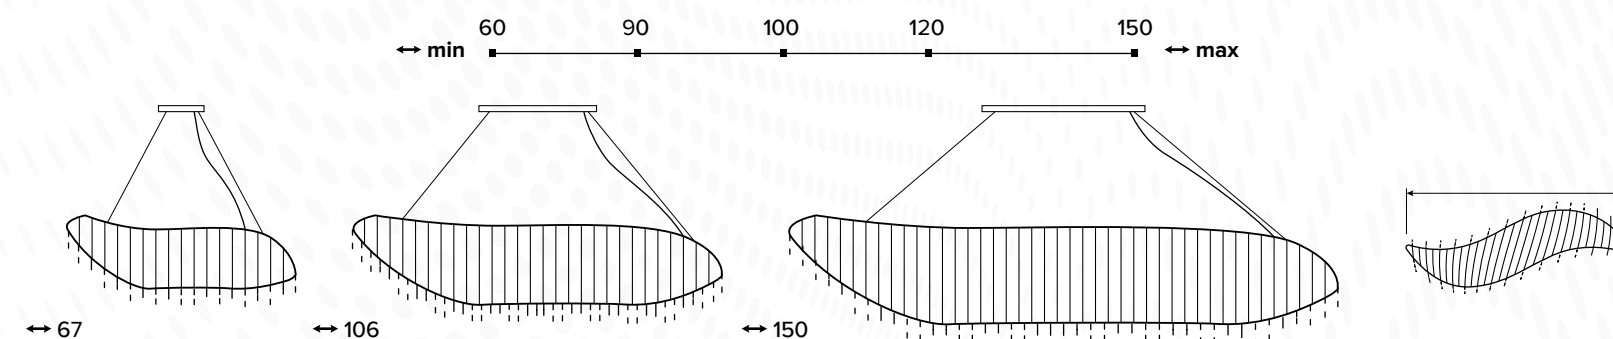

S507/B

S507.0.60.B.3000

↔ 67x12 cm ↓ 23 cm
weight = 4 kg
LED: 24W

S507.0.90.B.3000

↔ 90x16 cm ↓ 25 cm
weight = 7 kg
LED: 30W

S507.0.100.B.3000

↔ 106x20 cm ↓ 25 cm
weight = 7 kg
LED: 35W

S507.0.120.B.3000

↔ 120 cm
LED: 45W

S507.0.150.B.3000

↔ 150 cm
LED: 60W