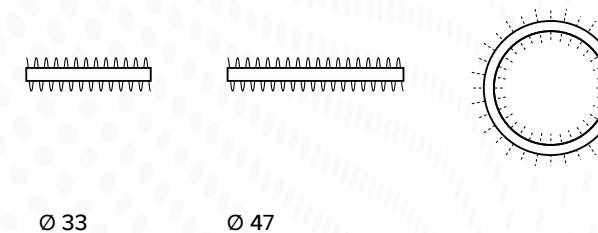

S516

S516/A

min Ø 33 max Ø 47

S516.0.33.A.3000

Ø 33 cm ↓ 4 cm
weight ≈ 2 kg
LED: 20W

S516.0.47.A.3000

Ø 47 cm ↓ 4 cm
weight ≈ 3 kg
LED: 30W

S516/B