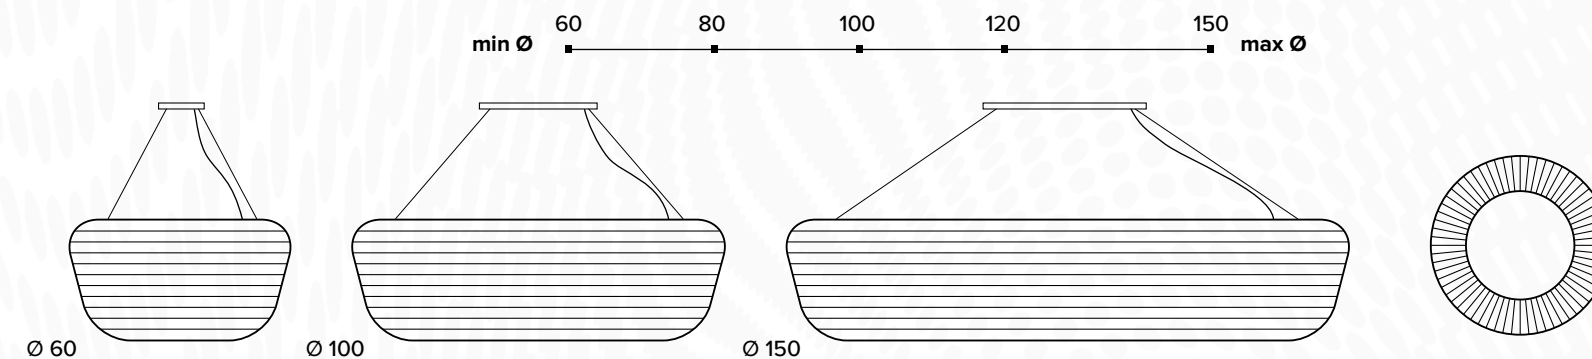

S501.0.50.F.3000
Ø 50 cm ↓ 22 cm
weight = 8 kg
LED: 36W

S501.0.60.F.3000
Ø 60 cm ↓ 24 cm
weight = 9 kg
LED: 45W

S501.0.70.F.3000
Ø 70 cm ↓ 26 cm
weight = 14 kg
LED: 53W

S501.0.80.F.3000
Ø 80 cm
LED: 60W

S501.0.100.F.3000
Ø 100 cm
LED: 75W

S501.0.120.F.3000
Ø 120 cm
LED: 95W

S501.0.150.F.3000
Ø 150 cm
LED: 115W

S502

A

B

Ø min 60 cm / Ø max 150 cm
↓ min 15 cm / ↓ max 23 cm

S502

AL LED
ARTE PERFETTO LUCE

S502

S502/A

S502.0.60.A.3000
 Ø 60 cm ↓ 15 cm
 weight = 8 kg
 LED: 50W

S502.0.80.A.3000
 Ø 80 cm ↓ 16 cm
 weight = 13 kg
 LED: 60W

S502.0.100.A.3000
 Ø 100 cm ↓ 18 cm
 weight = 16 kg
 LED: 75W

S502.0.120.A.3000
 Ø 120 cm
 LED: 95W