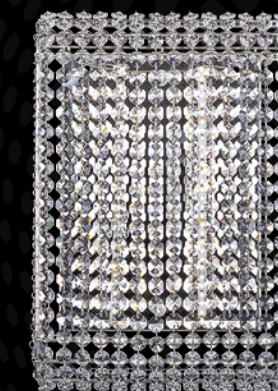

S500.B1.25.A.3000
25x9 cm ↑ 27 cm
weight = 2 kg
LED: 18W

S500.B1.25.B.3000
25x9 cm ↑ 32 cm
weight = 2 kg
LED: 18W

S500 БРА

S500.B2.20.A.3000
20x9 cm ↑ 36 cm
weight = 2 kg
LED: 14W

S500.B2.25.A.3000
25x9 cm ↑ 36 cm
weight = 3 kg
LED: 18W