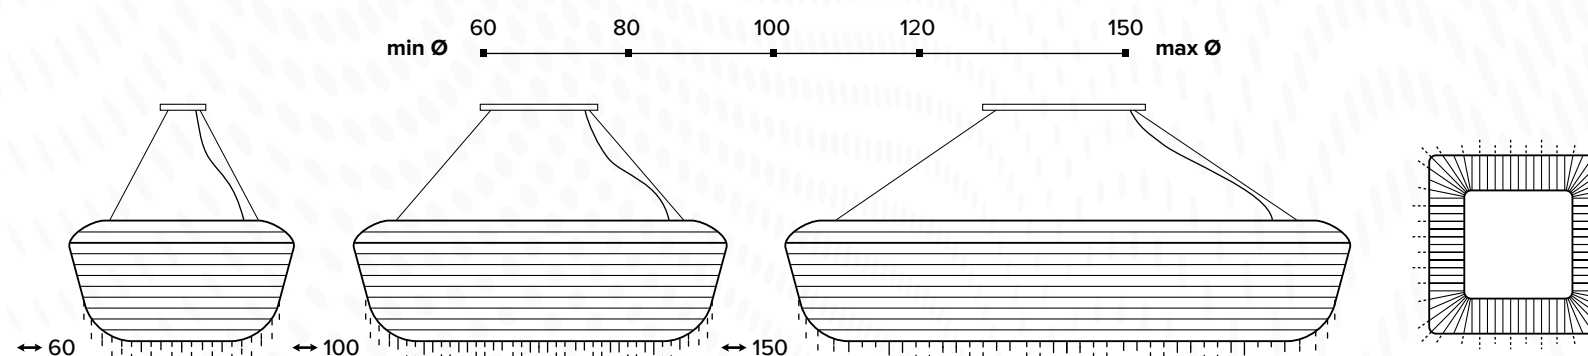

S503/B

S503.0.60.B.3000

60x60 cm ↓ 20 cm
weight = 12 kg
LED: 70W

S503.0.80.B.3000

80x80 cm ↓ 21 cm
weight = 19 kg
LED: 85W

S503.0.100.B.3000

100x100 cm ↓ 25 cm
weight = 30 kg
LED: 125W

S503.0.120.B.3000

120x120 cm
LED: 140W

S503.0.150.B.3000

150x150 cm
LED: 160W