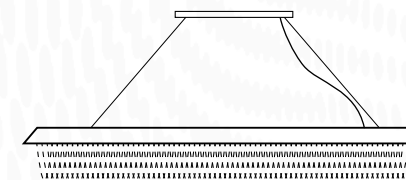

S512.0.150.G.3000
150x15 cm ↓ 45 cm
LED: 26W

S512.0.170.G.3000
170x15 cm ↓ 45 cm
weight = 14 kg
LED: 30W

S513

S513

S513

S513

← min 60 80 100 120 150 → max

↔ 60