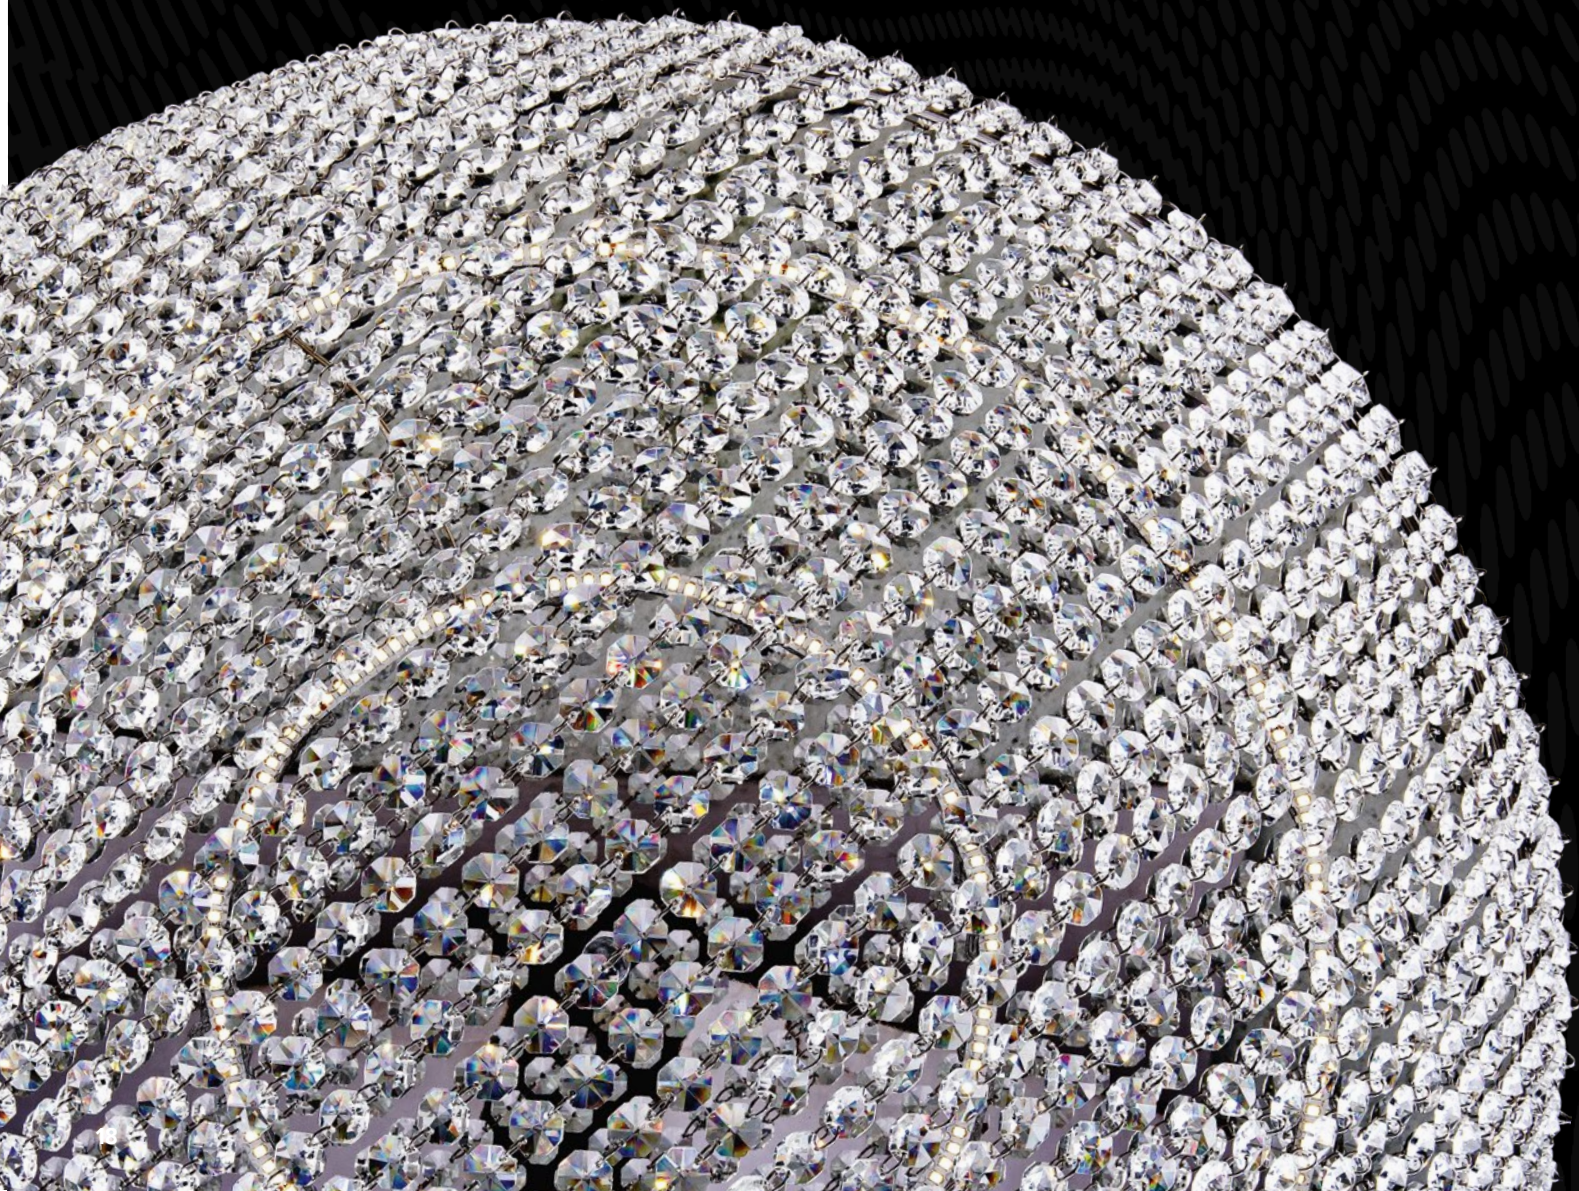

S501.0.150.B.3000
 Ø 150 cm
 LED: 115W

S501

C

Ø min 30 cm / Ø max 150 cm
↑ min 18 cm / ↓ max 37 cm

D

Sjor

AP LED
ARTE PERFETTO LUCE

S501/C