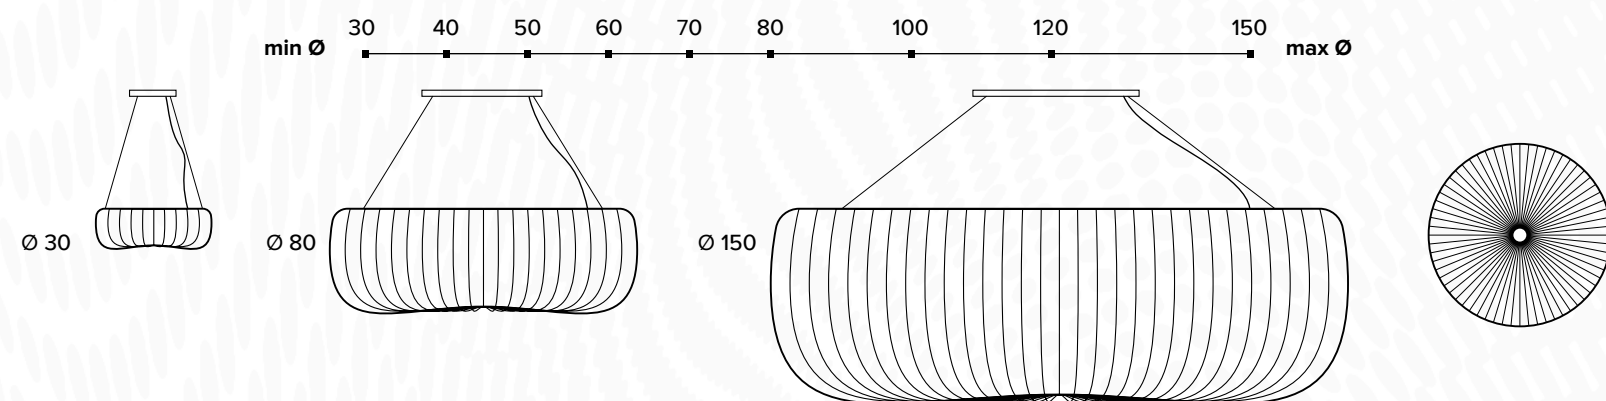

S501.0.30.D.3000
Ø 30 cm ↓ 22 cm
weight = 4 kg
LED: 13W

S501.0.40.D.3000
Ø 40 cm ↓ 27 cm
weight = 5 kg
LED: 26W

S501.0.50.D.3000
Ø 50 cm ↓ 29 cm
weight = 8 kg
LED: 36W

S501.0.60.D.3000
Ø 60 cm ↓ 30 cm
weight = 10 kg
LED: 45W

S501.0.70.D.3000
Ø 70 cm ↓ 35 cm
weight = 14 kg
LED: 53W

S501.0.80.D.3000
Ø 80 cm
LED: 60W

S501.0.100.D.3000
Ø 100 cm
LED: 75W

S501.0.120.D.3000
Ø 120 cm
LED: 95W

S501.0.150.D.3000
Ø 150 cm
LED: 115W

S501

E

F

Ø min 30 cm / Ø max 150 cm
↑ min 11 cm / ↓ max 37 cm

S501

ARTE LUCE
LED
ARTE LUCE LUCE

S501/E

S501.0.30.E.3000
Ø 30 cm ↓ 11 cm
weight = 4 kg
LED: 13W

S501.0.40.E.3000
Ø 40 cm ↓ 15 cm
weight = 5 kg
LED: 26W

S501.0.50.E.3000
Ø 50 cm ↓ 17 cm
weight = 8 kg
LED: 36W

S501.0.60.ED.3000
Ø 60 cm ↓ 19 cm
weight = 9 kg
LED: 45W

S501.0.70.E.3000
Ø 70 cm ↓ 21 cm
weight = 13 kg
LED: 53W

S501.0.80.E.3000
Ø 80 cm
LED: 60W