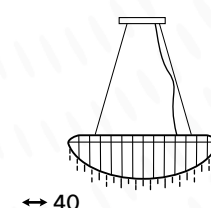

↔ min 40 cm / ↔ max 110 cm

↑ min 20 cm / ↓ max 37 cm

S508

S508

S508/A

← min 40 50 60 80 100 110 → max

S508.0.40.A.3000
40x20 cm ↓ 20 cm
weight = 5 kg
LED: 27W

S508.0.50.A.3000
50x25 cm ↓ 21 cm
weight = 6 kg
LED: 30W

S508.0.60.A.3000
60x30 cm ↓ 22 cm
weight = 7 kg
LED: 35W

S508.0.80.A.3000
80x40 cm ↓ 26 cm
weight = 10 kg
LED: 45W

S508.0.100.A.3000
100x50 cm ↓ 32 cm
weight = 15 kg
LED: 56W

S508.0.110.A.3000
↔ 110 cm
LED: 60W

S508/B

← min 40 50 60 80 100 110 → max

S508.40.B.3000
40x20 cm ↓ 24 cm
weight = 5 kg
LED: 27W

S508.50.B.3000
50x25 cm ↓ 25 cm
weight = 6 kg
LED: 35W

S508.60.B.3000
60x30 cm ↓ 27 cm
weight = 7 kg
LED: 35W

S508.80.B.3000
80x40 cm ↓ 31 cm
weight = 11 kg
LED: 45W