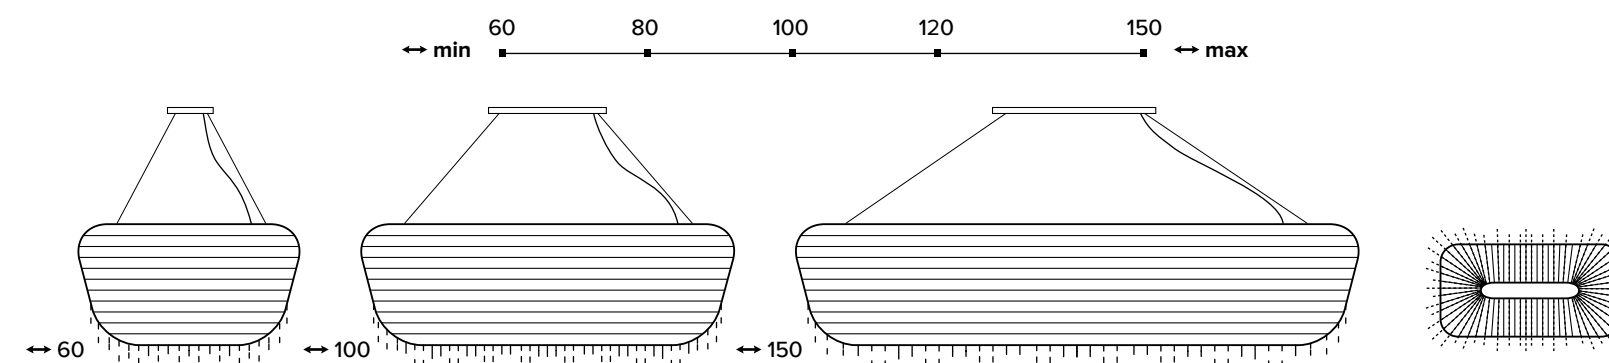

S522/B

S522.0.60.B.3000
60x30 cm ↓ 18 cm
weight = 6 kg
LED: 50W

S522.0.80.B.3000
80x40 cm ↓ 19 cm
weight = 8 kg
LED: 70W

S522.0.100.B.3000
100x50 cm ↓ 19 cm
weight = 11 kg
LED: 80W

S522.0.125.B.3000
125x63 cm ↓ 20 cm
weight = 21 kg
LED: 95W

S522.0.150.B.3000
150x75 cm ↓ 20 cm
weight = 25 kg
LED: 110W