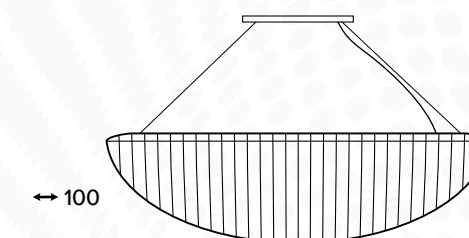

↔ min 40 cm / ↔ max 110 cm

↑ min 20 cm / ↓ max 37 cm

S508

S508

S508/A

← min 40 50 60 80 100 110 → max

S508.0.40.A.3000
40x20 cm ↓ 20 cm
weight = 5 kg
LED: 27W

S508.0.50.A.3000
50x25 cm ↓ 21 cm
weight = 6 kg
LED: 30W