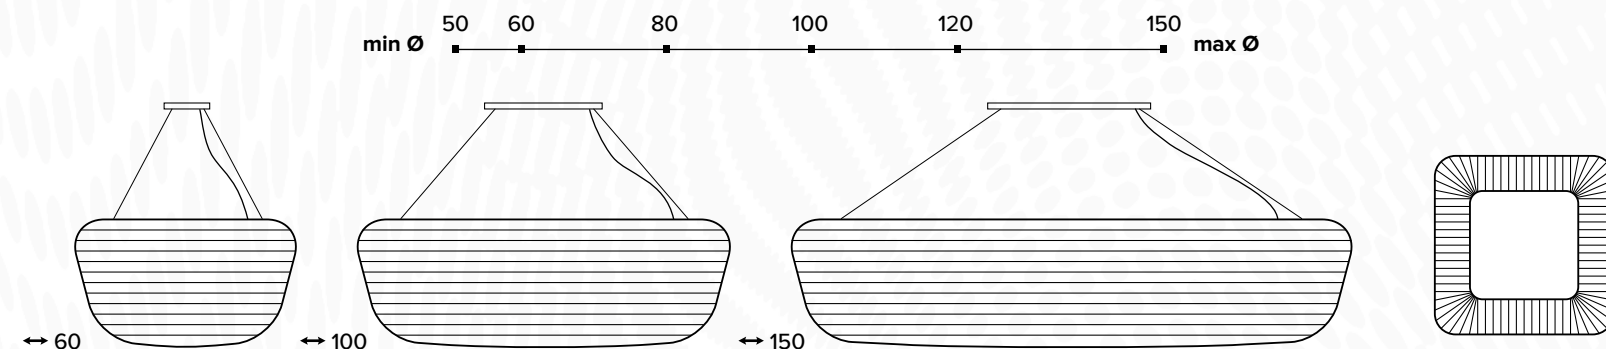

S504.0.150.B.3000

150x150 cm ↓ 26 cm
weight = 34 kg
LED: 160W

S504

C

D

min 50x50 cm / max 150x150 cm
↑ min 14 cm / ↓ max 28 cm

S504

AP LED
PERFETTO LUCE

S504/C

S504.0.50.C.3000

50x50 cm ↓ 14 cm
weight = 8 kg
LED: 60W

S504.0.60.C.3000

60x60 cm ↓ 14 cm
weight = 11 kg
LED: 70W

S504.0.80.C.3000

80x80 cm ↓ 16 cm
weight = 18 kg
LED: 85W

S504.0.100.C.3000