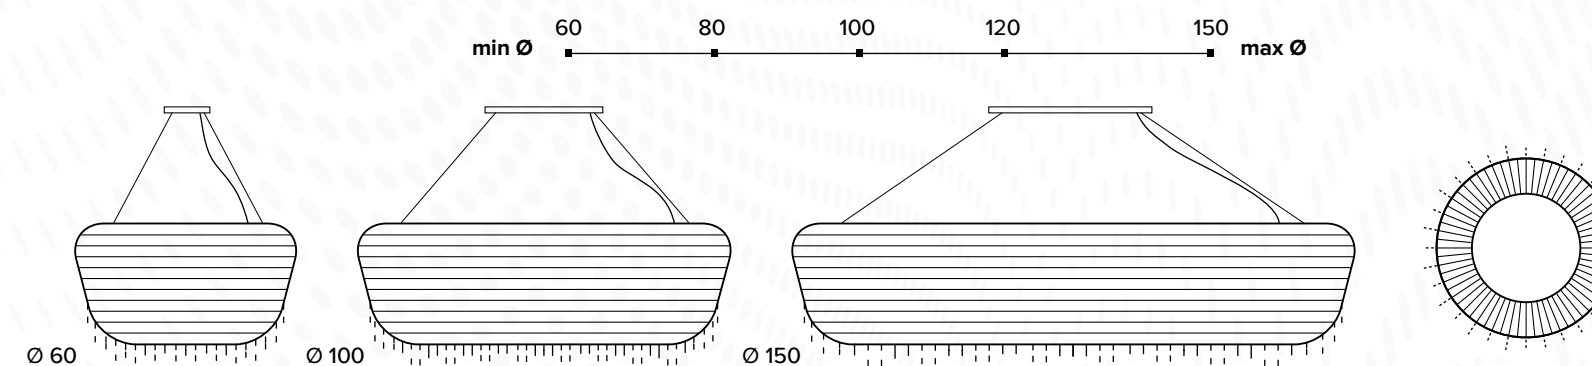

S501.0.120.F.3000
Ø 120 cm
LED: 95W

S501.0.150.F.3000
Ø 150 cm
LED: 115W

S502

A

B

Ø min 60 cm / Ø max 150 cm
↓ min 15 cm / ↓ max 23 cm

S502

AL LED
ARTE PERFETTO LUCE

S502

S502/A

S502.0.60.A.3000
 Ø 60 cm ↓ 15 cm
 weight = 8 kg
 LED: 50W

S502.0.80.A.3000
 Ø 80 cm ↓ 16 cm
 weight = 13 kg
 LED: 60W

S502.0.100.A.3000
 Ø 100 cm ↓ 18 cm
 weight = 16 kg
 LED: 75W

S502.0.120.A.3000
 Ø 120 cm
 LED: 95W

S502.0.150.A.3000
 Ø 150 cm
 LED: 115W

S502/B

S502.0.60.B.3000
 Ø 60 cm ↓ 20 cm
 weight = 9 kg
 LED: 50W

S502.0.80.B.3000
 Ø 80 cm ↓ 21 cm
 weight = 14 kg
 LED: 60W

S502.0.100.B.3000
 Ø 100 cm ↓ 23 cm
 weight = 16 kg
 LED: 75W