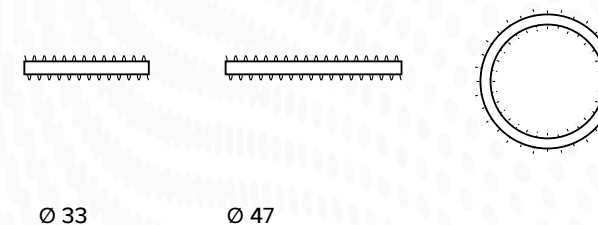

S516/A

min Ø 33 max Ø 47

S516.0.33.A.3000

Ø 33 cm ↓ 4 cm
weight ≈ 2 kg
LED: 20W

S516.0.47.A.3000

Ø 47 cm ↓ 4 cm
weight ≈ 3 kg
LED: 30W