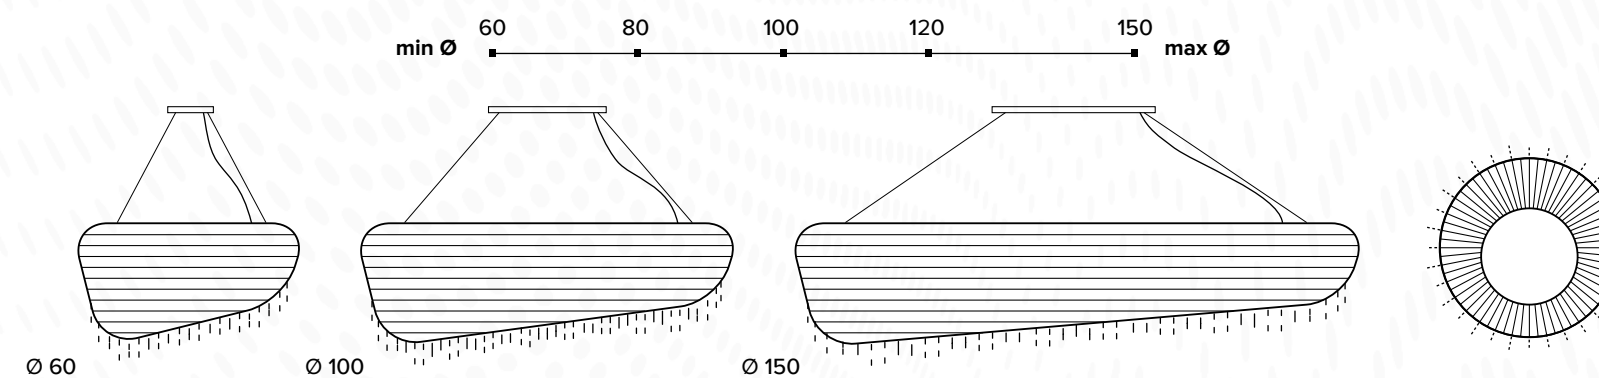

B

Ø min 60 cm / Ø max 150 cm
↑ min 14 cm / ↓ max 32 cm

S510

S510

S510/A

S510.0.60.A.3000

Ø 60 cm ↓ 14 cm
weight = 9 kg
LED: 50W

S510.0.80.A.3000

Ø 80 cm ↓ 16 cm
weight = 14 kg
LED: 60W

S510.0.100.A.3000

Ø 100 cm ↓ 18 cm
weight = 18 kg
LED: 75W

S510.0.120.A.3000

Ø 120 cm
LED: 95W

S510.0.150.A.3000

Ø 150 cm
LED: 115W

S510/B