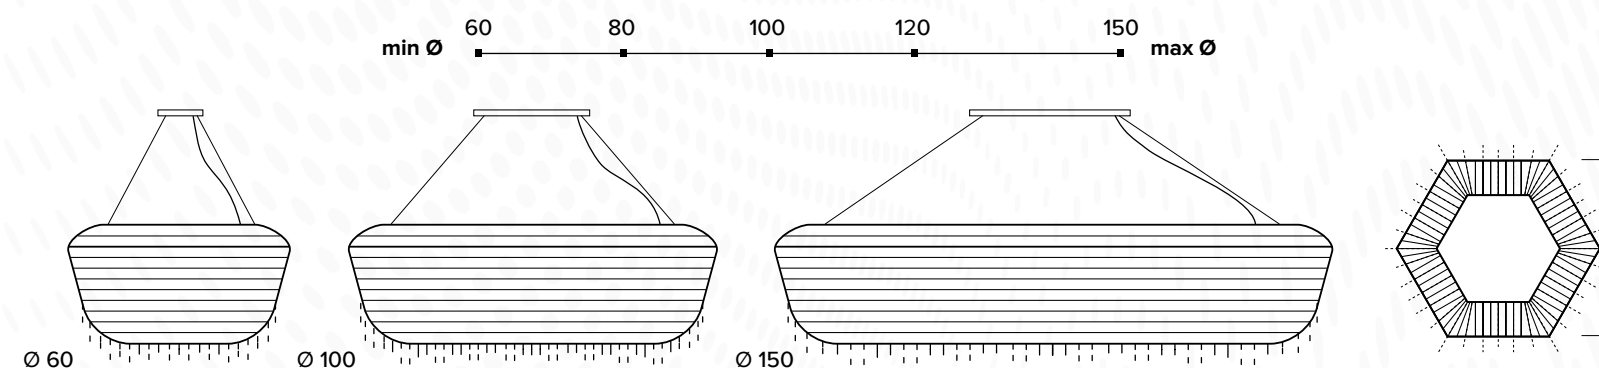

S506

S506 / A

S506.0.60.A.3000

Ø 60 cm ↓ 15 cm
weight = 9 kg
LED: 65W

S506.0.80.A.3000

Ø 80 cm ↓ 17 cm
weight = 16 kg
LED: 75W

S506.0.100.A.3000

Ø 100 cm ↓ 18 cm
weight = 24 kg
LED: 120W

S506.0.120.A.3000

Ø 120 cm ↓ 20 cm
weight = 35 kg
LED: 135W

S506.0.150.A.3000

Ø 150 cm ↓ 20 cm
weight = 33 kg
LED: 150W

S506 / B

S506.0.60.BA.3000

Ø 60 cm ↓ 20 cm
weight = 10 kg
LED: 65W

S506.0.80.B.3000