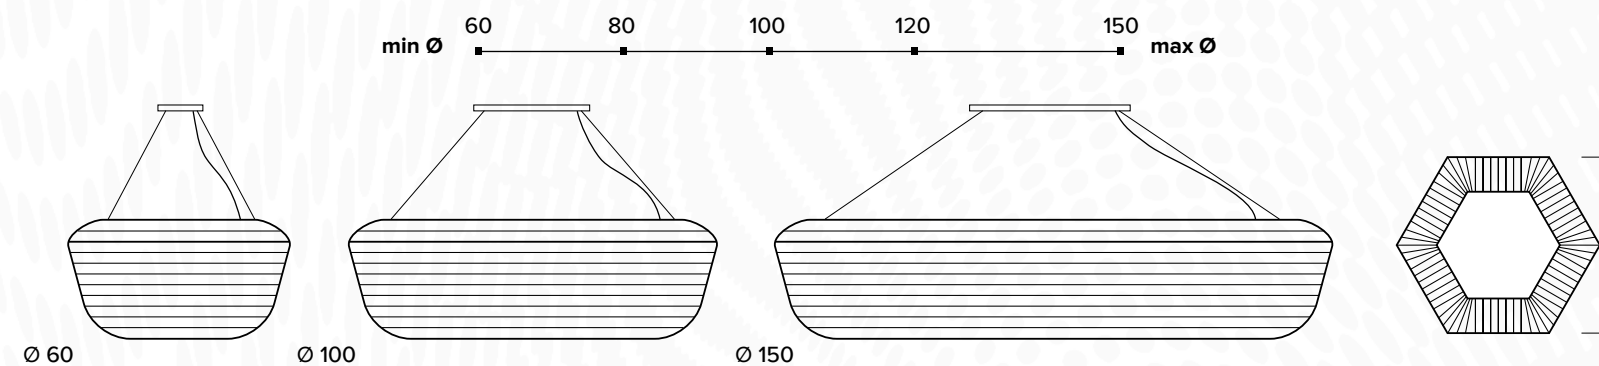

S506 / A

S506.0.60.A.3000

Ø 60 cm ↓ 15 cm
weight = 9 kg
LED: 65W

S506.0.80.A.3000

Ø 80 cm ↓ 17 cm
weight = 16 kg
LED: 75W

S506.0.100.A.3000

Ø 100 cm ↓ 18 cm
weight = 24 kg
LED: 120W

S506.0.120.A.3000

Ø 120 cm ↓ 20 cm
weight = 35 kg
LED: 135W

S506.0.150.A.3000

Ø 150 cm ↓ 20 cm
weight = 33 kg
LED: 150W