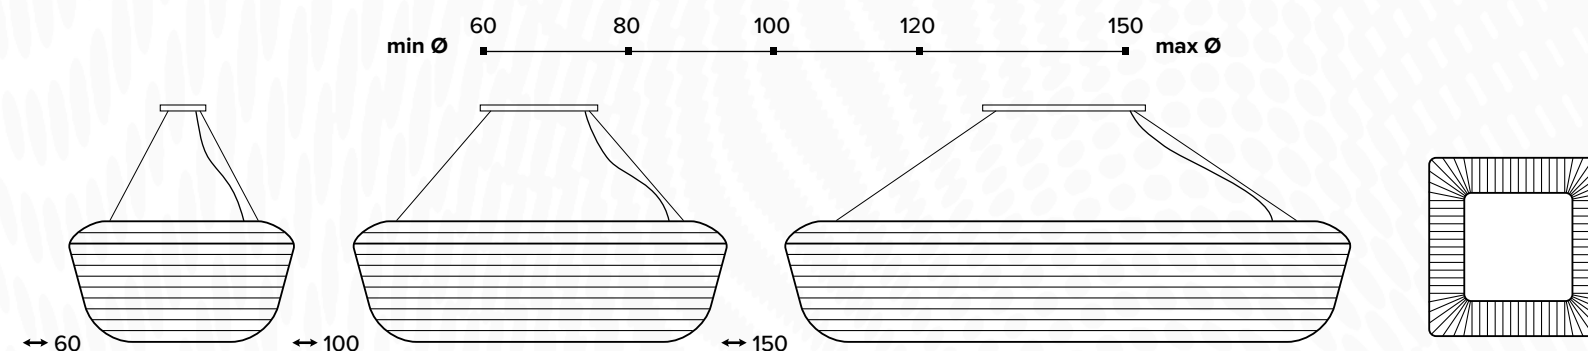

S502.0.150.A.3000
 Ø 150 cm
 LED: 115W

S502/B

S502.0.60.B.3000
 Ø 60 cm ↓ 20 cm
 weight = 9 kg
 LED: 50W

S502.0.80.B.3000
 Ø 80 cm ↓ 21 cm
 weight = 14 kg
 LED: 60W

S502.0.100.B.3000
 Ø 100 cm ↓ 23 cm
 weight = 16 kg
 LED: 75W

S502.0.120.B.3000
 Ø 120 cm
 LED: 95W

S502.0.150.B.3000
 Ø 150 cm
 LED: 115W

S503

A

B

min 60x60 cm / max 150x150 cm
↓ min 15 cm / ↓ max 30 cm

S503

AL LED
ARTE PERFETTO LUCE

S503

S503/A

S503.0.60.A.3000

60x60 cm ↓ 15 cm
weight = 12 kg
LED: 70W

S503.0.80.A.3000

80x80 cm ↓ 16 cm
weight = 18 kg
LED: 85W

S503.0.100.A.3000

100x100 cm ↓ 20 cm
weight = 29 kg
LED: 125W