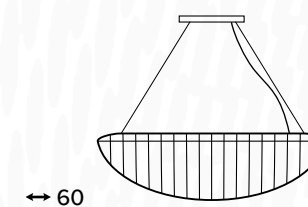

↔ min 40 cm / ↔ max 110 cm

↑ min 20 cm / ↓ max 37 cm

S508

S508

S508/A

← min 40 50 60 80 100 110 → max

S508.0.40.A.3000
40x20 cm ↓ 20 cm
weight = 5 kg
LED: 27W

S508.0.50.A.3000
50x25 cm ↓ 21 cm
weight = 6 kg
LED: 30W