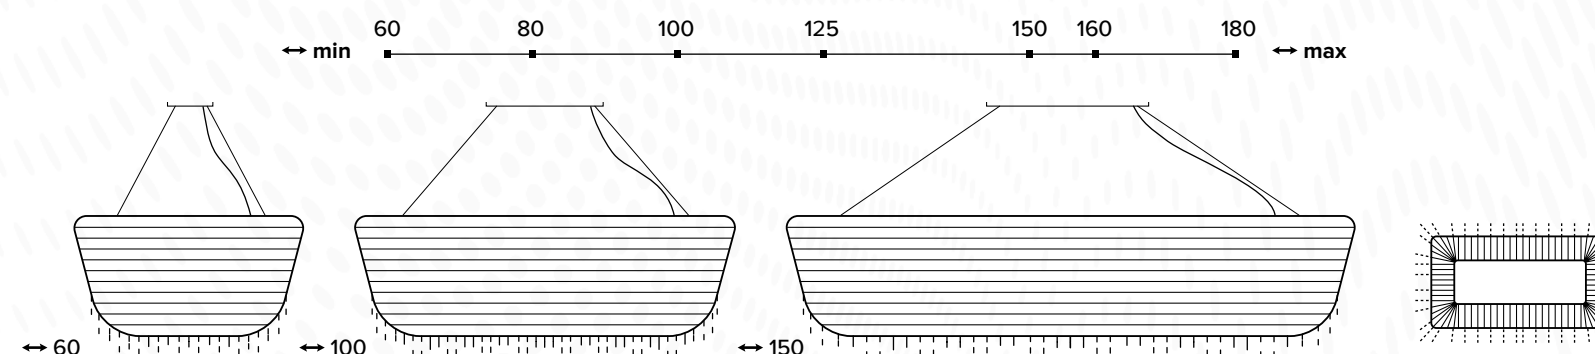

S515/B

S515.0.60.B.3000
60x30 cm ↓ 18 cm
weight = 7 kg
LED: 60W

S515.0.80.B.3000
80x40 cm ↓ 19 cm
weight = 9 kg
LED: 70W

S515.0.100.B.3000
100x50 cm ↓ 19 cm
weight = 12 kg
LED: 85W

S515.0.125.B.3000
125x63 cm ↓ 20 cm
weight = 22 kg
LED: 125W

S515.0.150.B.3000
150x75 cm ↓ 20 cm
weight = 26 kg
LED: 125W

S515.0.160.B.3000
160x110 cm ↓ 27 cm
weight = 31 kg
LED: 140W

S515.0.180.B.3000
180x110 cm ↓ 27 cm
weight = 36 kg
LED: 160W