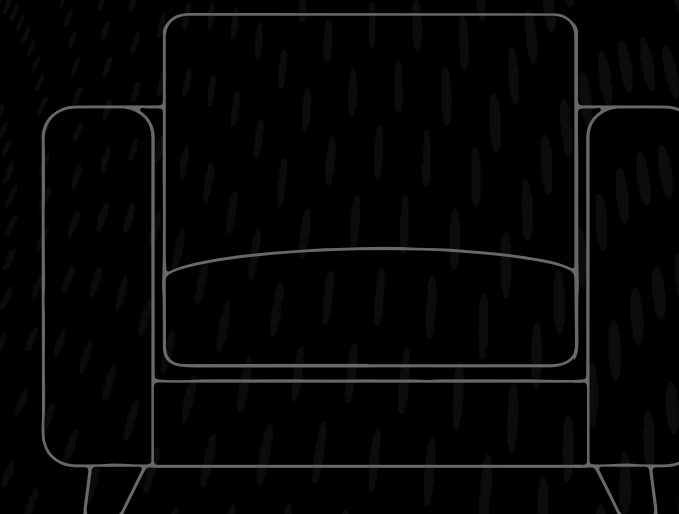

S516.0.33.B.3000

Ø 33 cm ↓ 6 cm
weight ≈ 3 kg
LED: 20W

S516.0.47.B.3000

Ø 47 cm ↓ 6 cm
weight ≈ 3 kg
LED: 30W

S520

A

B

S520