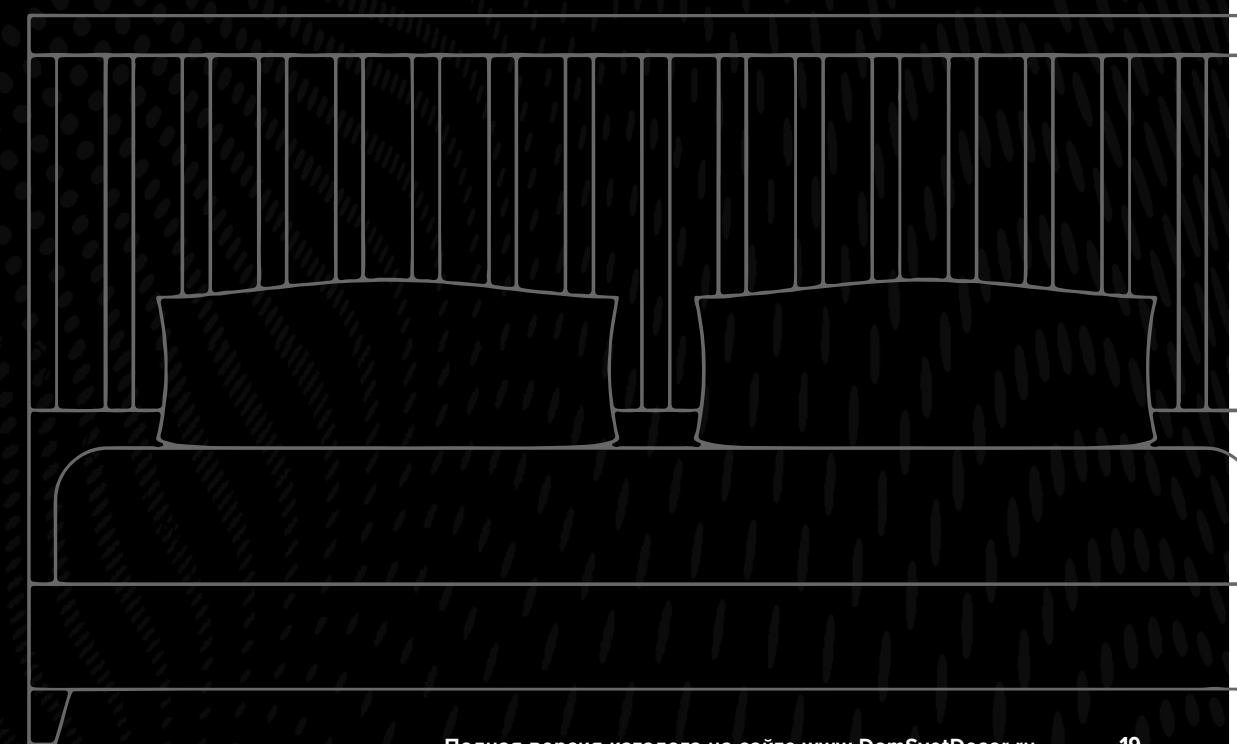

S501.0.150.B.3000
 Ø 150 cm
 LED: 115W

S501

C

Ø min 30 cm / Ø max 150 cm
↑ min 18 cm / ↓ max 37 cm

D

Sjor

AP LED
ARTE PERFETTO LUCE

S501/C