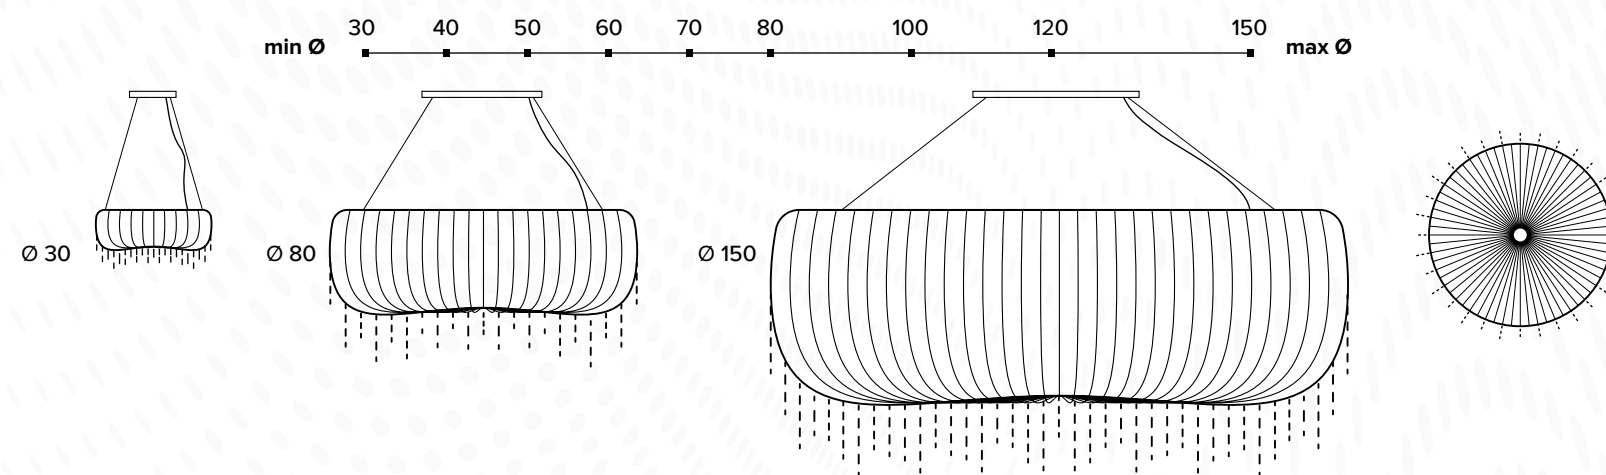

S501.0.70.D.3000
Ø 70 cm ↓ 35 cm
weight = 14 kg
LED: 53W

S501.0.80.D.3000
Ø 80 cm
LED: 60W

S501.0.100.D.3000
Ø 100 cm
LED: 75W

S501.0.120.D.3000
Ø 120 cm
LED: 95W

S501.0.150.D.3000
Ø 150 cm
LED: 115W

S501

E

F

Ø min 30 cm / Ø max 150 cm
↑ min 11 cm / ↓ max 37 cm

S501

ARTE LUCE
LED
ARTE LUCE LUCE

S501/E

S501.0.30.E.3000
Ø 30 cm ↓ 11 cm
weight = 4 kg
LED: 13W

S501.0.40.E.3000
Ø 40 cm ↓ 15 cm
weight = 5 kg
LED: 26W

S501.0.50.E.3000
Ø 50 cm ↓ 17 cm
weight = 8 kg
LED: 36W

S501.0.60.ED.3000
Ø 60 cm ↓ 19 cm
weight = 9 kg
LED: 45W

S501.0.70.E.3000
Ø 70 cm ↓ 21 cm
weight = 13 kg
LED: 53W

S501.0.80.E.3000
Ø 80 cm
LED: 60W

S501.0.100.E.3000
Ø 100 cm
LED: 75W

S501.0.120.E.3000
Ø 120 cm
LED: 95W

S501.0.150.E.3000
Ø 150 cm
LED: 115W

S501/F

S501.0.30.F.3000
Ø 30 cm ↓ 16 cm
weight = 4 kg
LED: 13W

S501.0.40.F.3000
Ø 40 cm ↓ 20 cm
weight = 5 kg
LED: 26W