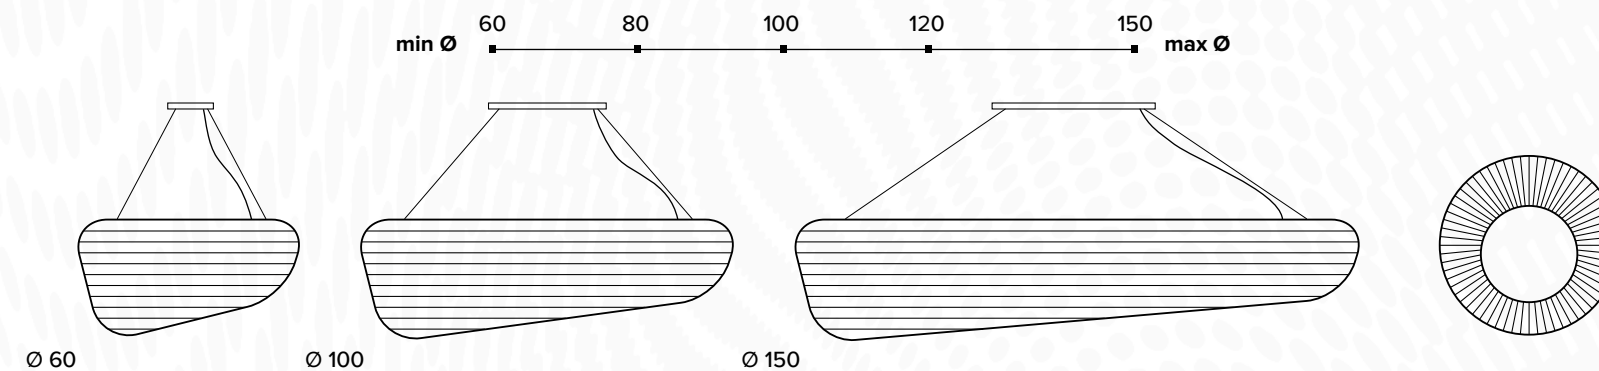

B

Ø min 60 cm / Ø max 150 cm
↑ min 14 cm / ↓ max 32 cm

S510

S510

S510/A

S510.0.60.A.3000

Ø 60 cm ↓ 14 cm
weight = 9 kg
LED: 50W

S510.0.80.A.3000

Ø 80 cm ↓ 16 cm
weight = 14 kg
LED: 60W

S510.0.100.A.3000

Ø 100 cm ↓ 18 cm
weight = 18 kg
LED: 75W

S510.0.120.A.3000

Ø 120 cm
LED: 95W

S510.0.150.A.3000

Ø 150 cm
LED: 115W

S510/B