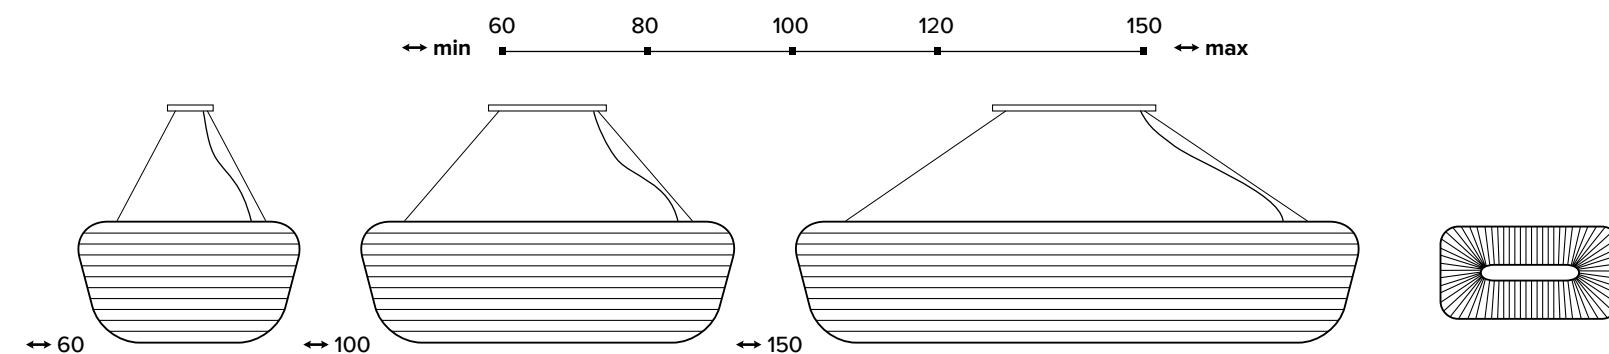

S522/A

S522.0.60.A.3000
60x30 cm ↓ 13 cm
weight = 6 kg
LED: 50W

S522.0.80.A.3000
80x40 cm ↓ 14 cm
weight = 7 kg
LED: 70W

S522.0.100.A.3000
100x50 cm ↓ 14 cm
weight = 10 kg
LED: 80W

S522.0.125.A.3000
125x63 cm ↓ 15 cm
weight = 20 kg
LED: 95W

S522.0.150.A.3000
150x75 cm ↓ 15 cm
weight = 24 kg
LED: 110W

S522/B

S522.0.60.B.3000
60x30 cm ↓ 18 cm
weight = 6 kg
LED: 50W

S522.0.80.B.3000
80x40 cm ↓ 19 cm
weight = 8 kg
LED: 70W

S522.0.100.B.3000
100x50 cm ↓ 19 cm
weight = 11 kg
LED: 80W

S522.0.125.B.3000
125x63 cm ↓ 20 cm
weight = 21 kg
LED: 95W

S522.0.150.B.3000
150x75 cm ↓ 20 cm
weight = 25 kg
LED: 110W