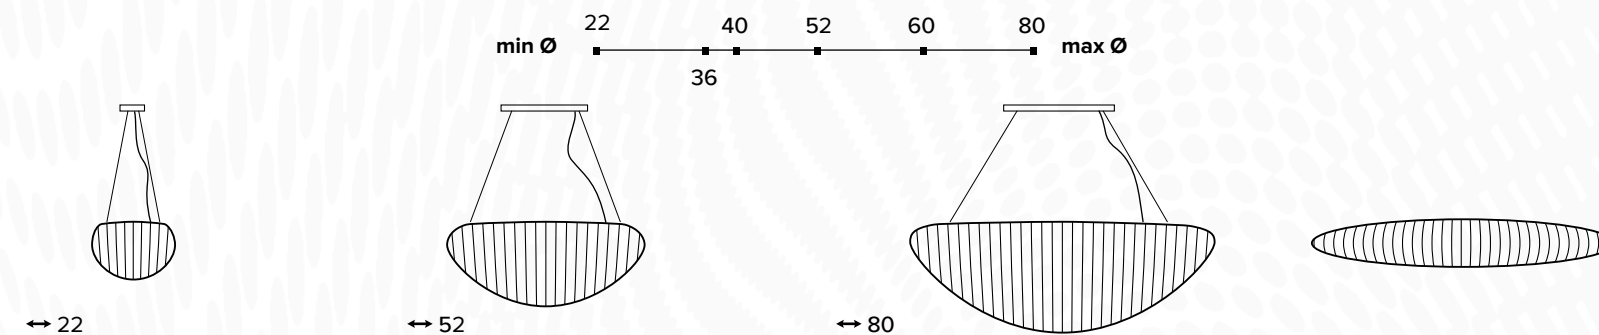

S505/A

S505.0.22.A.3000

22x8 cm ↓15 cm
weight = 2 kg
LED: 8W

S505.0.36.A.3000

36x8 cm ↓14 cm
weight = 2 kg
LED: 11W

S505.0.40.A.3000

40x8 cm ↓17 cm
weight = 2 kg
LED: 13W

S505.0.52.A.3000

52x8 cm ↓22 cm
weight = 3 kg
LED: 16W

S505.0.60.A.3000

60x8 cm ↓24 cm
weight = 3 kg
LED: 20W

S.505.0.80.A.3000

80x8 cm ↓30 cm
weight = 5 kg
LED: 25W