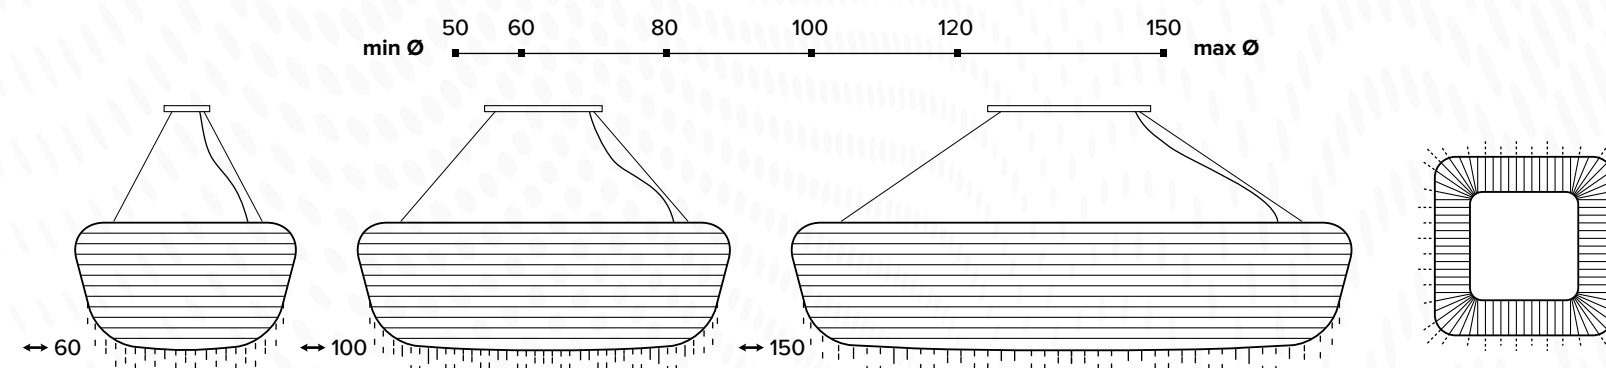

S500.L1.60.B.3000
60x14 cm ↑ 40 cm
weight ≈ 7 kg
LED: 35W

S500.L2.36.A.3000
Ø 36 cm ↑ 45 cm
weight ≈ 8 kg
LED: 13W

S500.L2.36.B.3000
Ø 36 cm ↑ 45 cm
weight ≈ 9 kg
LED: 13W

S501

Ø min 30 cm / Ø max 150 cm
↓ min 18 cm / ↓ max 37 cm

S504/C

S504.0.50.C.3000

50x50 cm ↓ 14 cm
weight = 8 kg
LED: 60W

S504.0.60.C.3000

60x60 cm ↓ 14 cm
weight = 11 kg
LED: 70W

S504.0.80.C.3000

80x80 cm ↓ 16 cm
weight = 18 kg
LED: 85W

S504.0.100.C.3000

100x100 cm ↓ 20 cm
weight = 28 kg
LED: 125W

S504.0.120.C.3000

120x120 cm ↓ 21 cm
weight = 31 kg
LED: 140W

S504.0.150.C.3000

150x150 cm ↓ 21 cm
weight = 33 kg
LED: 160W

S504/D

S504.0.50.D.3000

50x50 cm ↓ 19 cm
weight = 9 kg
LED: 60W

S504.0.60.D.3000

60x60 cm ↓ 19 cm
weight = 12 kg
LED: 70W

S504.0.80.D.3000

80x80 cm ↓ 21 cm
weight = 19 kg
LED: 85W

S504.0.100.D.3000

100x100 cm ↓ 25 cm
weight = 29 kg
LED: 125W

S504.0.120.D.3000

120x120 cm ↓ 26 cm
weight = 32 kg
LED: 140W