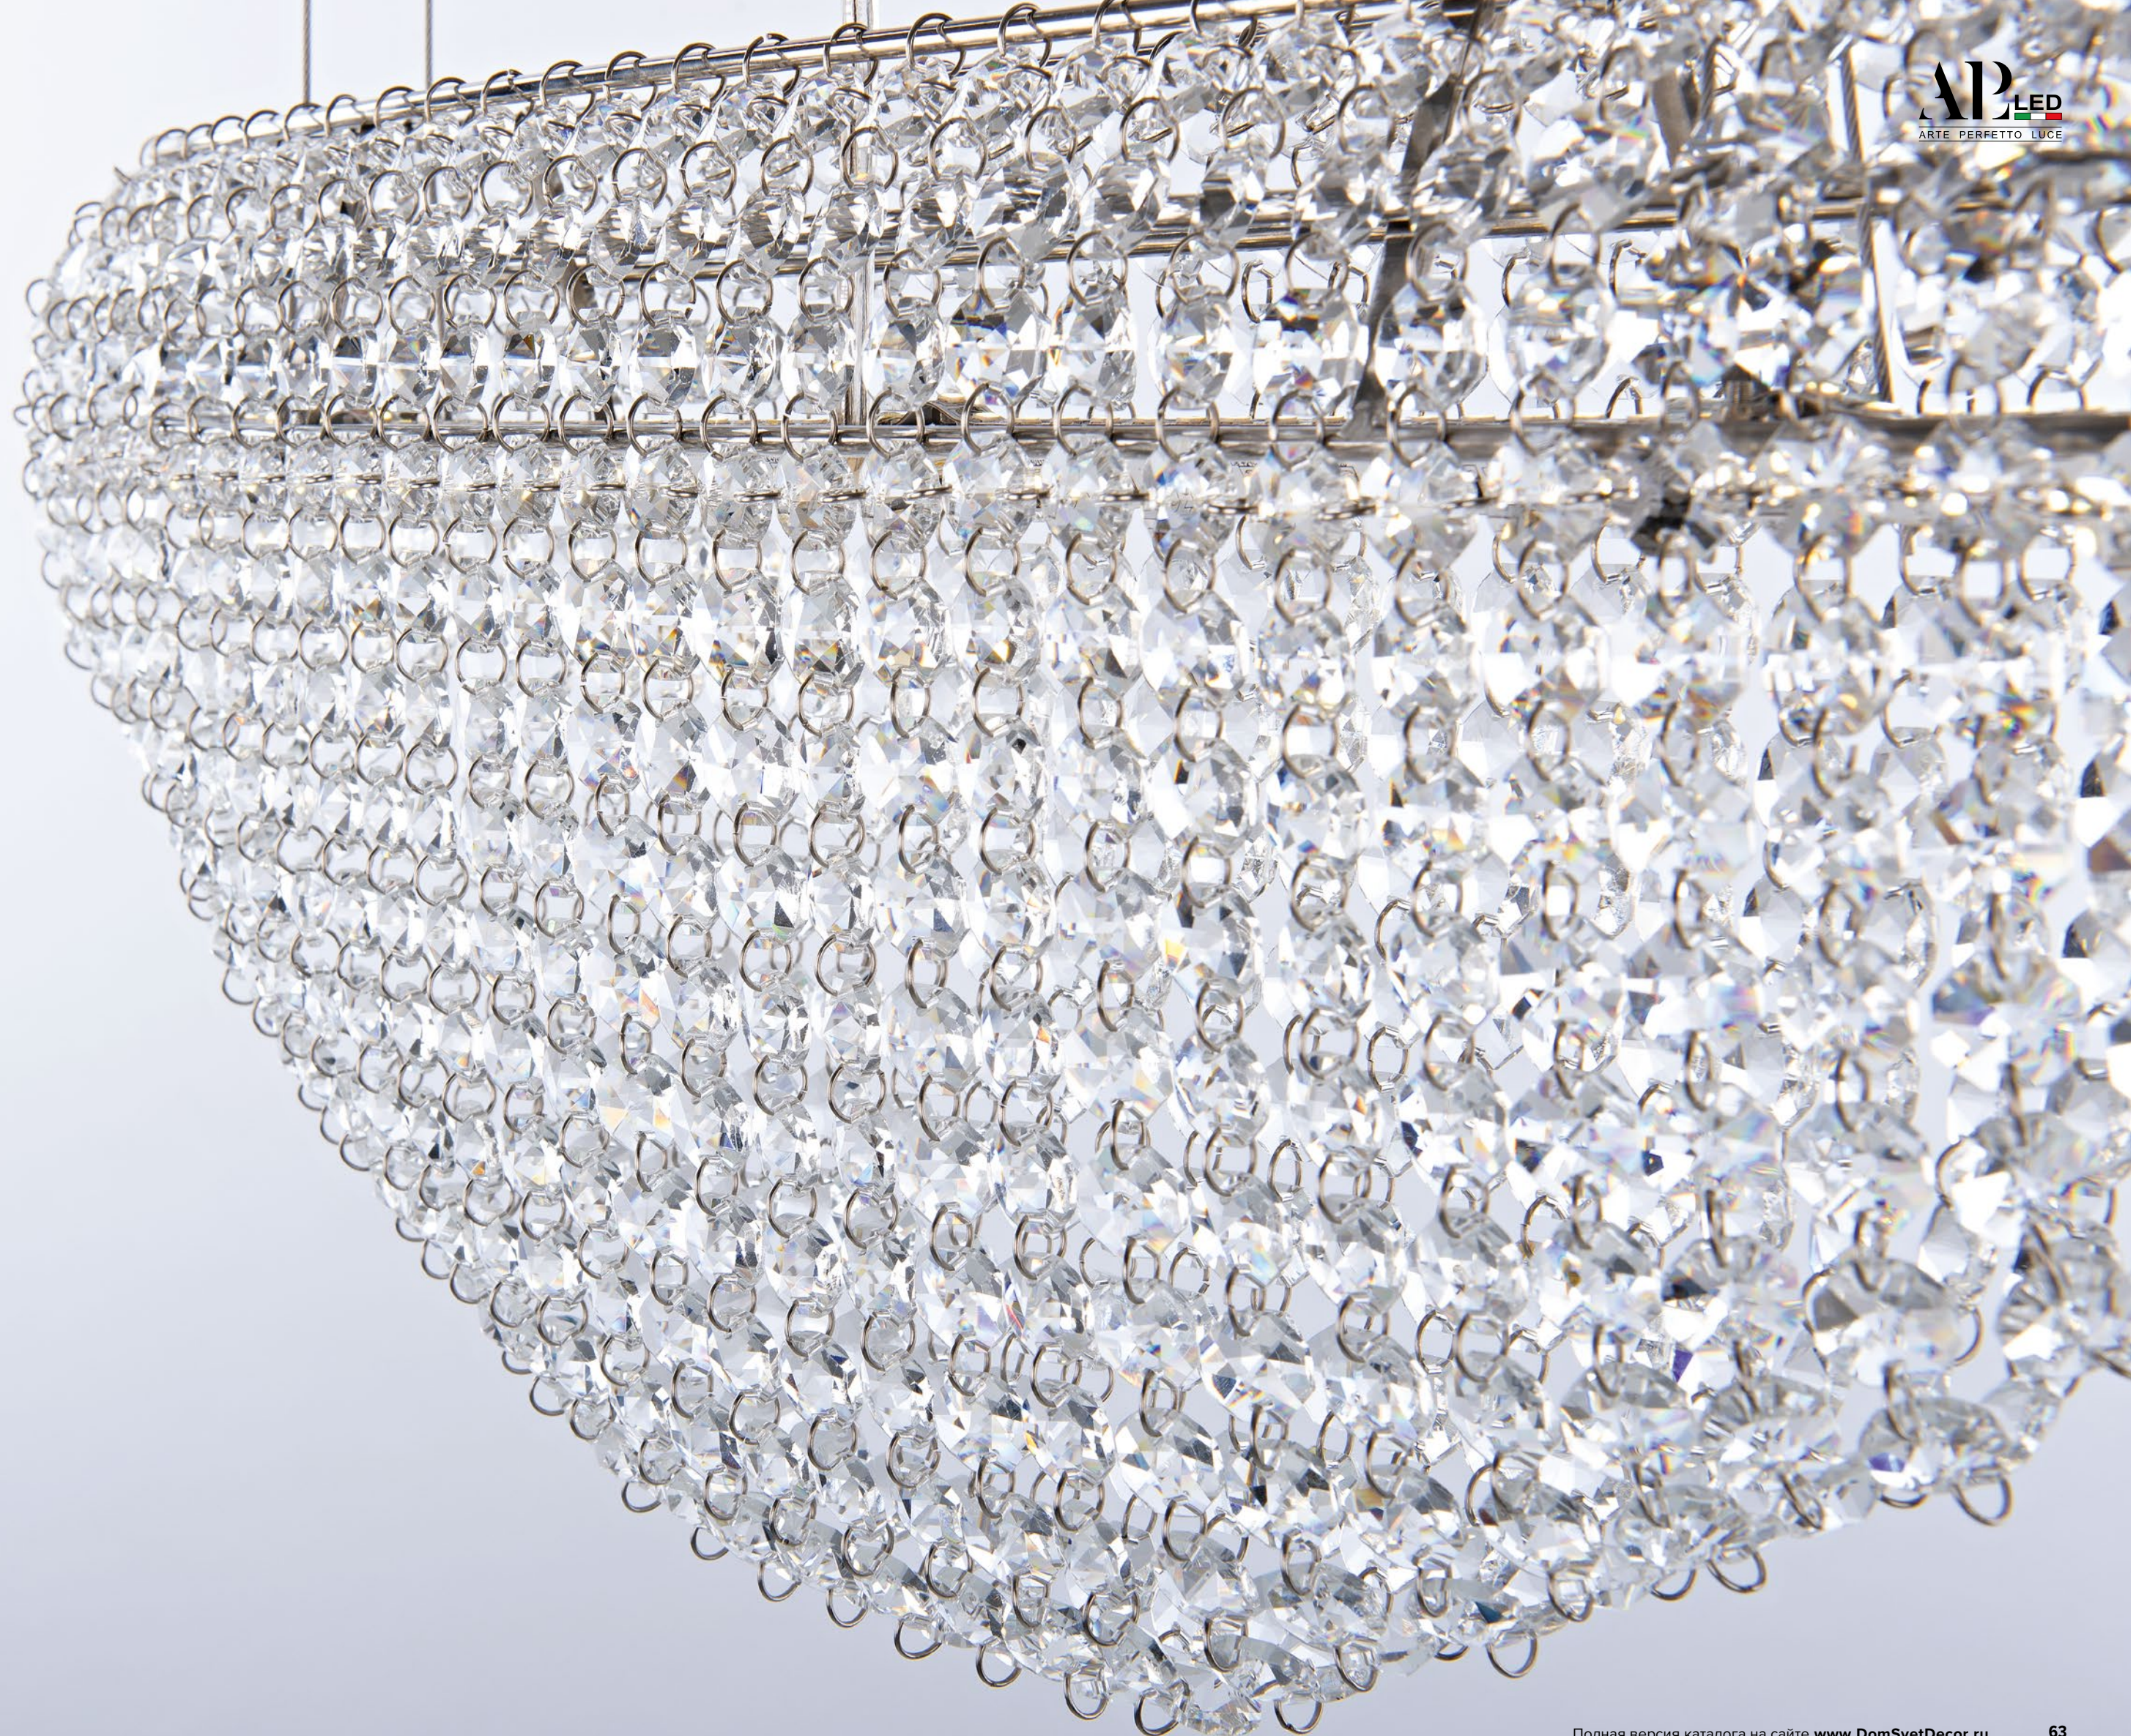

S505

AR LED
ARTE PERFETTO LUCE