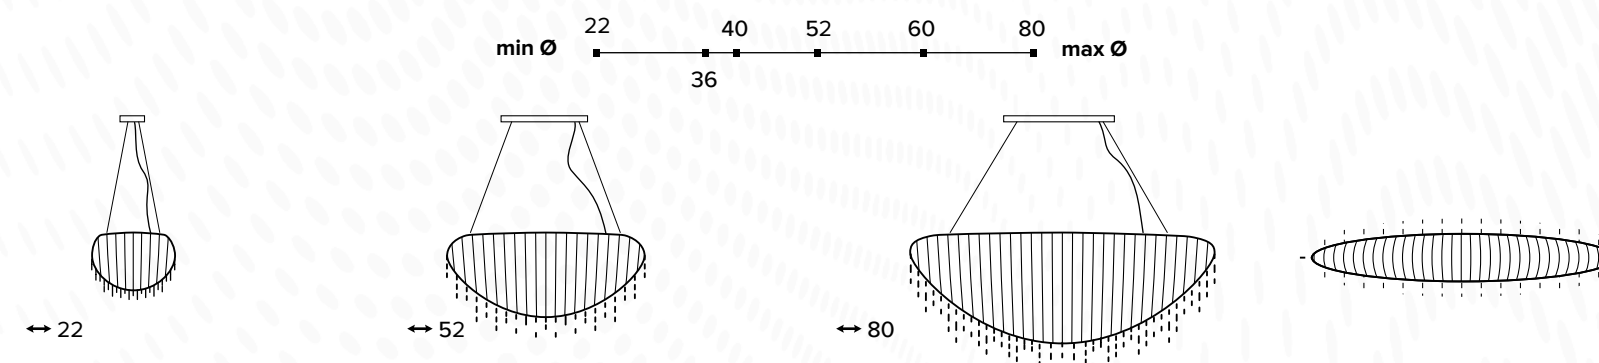

52x8 cm ↓22 cm
weight = 3 kg
LED: 16W

S505.0.60.A.3000

60x8 cm ↓24 cm
weight = 3 kg
LED: 20W

S.505.0.80.A.3000

80x8 cm ↓30 cm
weight = 5 kg
LED: 25W

S505/B

S505.0.22.B.3000

22x8 cm ↓20 cm
weight = 2 kg
LED: 8W