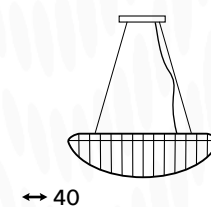

↔ min 40 cm / ↔ max 110 cm

↑ min 20 cm / ↓ max 37 cm

S508

S508

S508/A

← min 40 50 60 80 100 110 → max

S508.0.40.A.3000
40x20 cm ↓ 20 cm
weight = 5 kg
LED: 27W

S508.0.50.A.3000
50x25 cm ↓ 21 cm
weight = 6 kg
LED: 30W