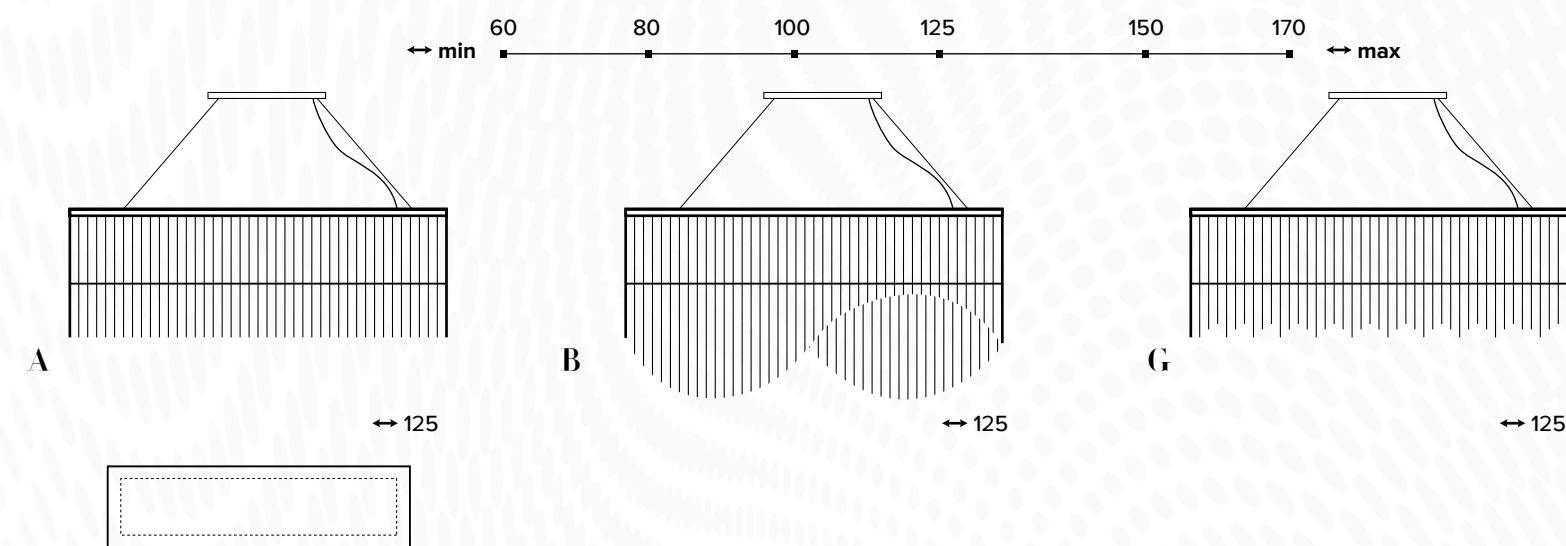

S512

A

S512.0.60.A.3000
60x15 cm ↓ 38 cm
weight = 7 kg
LED: 10W

S512.0.80.A.3000
80x15 cm ↓ 38 cm
weight = 8 kg
LED: 15W

S512.0.100.A.3000
100x15 cm ↓ 38 cm
weight = 11 kg
LED: 20W

S512.0.120.A.3000
120x15 cm ↓ 38 cm
LED: 22W

S512.0.150.A.3000
150x15 cm ↓ 38 cm
LED: 26W

S512.0.170.A.3000
170x15 cm ↓ 38 cm
weight = 14 kg
LED: 30W

B

S512.0.60.B.3000
60x15 cm ↓ 47 cm
weight = 6 kg
LED: 10W

S512.0.80.B.3000
80x15 cm ↓ 47 cm
weight = 7 kg
LED: 15W

S512.0.100.B.3000
100x15 cm ↓ 47 cm
weight = 9 kg
LED: 20W

S512.0.120.B.3000
120x15 cm ↓ 47 cm
LED: 22W

S512.0.150.B.3000
150x15 cm ↓ 47 cm
LED: 26W

S.512.0.170.B.3000
170x15 cm ↓ 47 cm
weight = 12 kg
LED: 30W

G

S512.0.60.G.3000
60x15 cm ↓ 45 cm
weight = 7 kg
LED: 10W

S512.0.80.GB.3000
80x15 cm ↓ 45 cm
weight = 8 kg
LED: 15W

S512.0.100.G.3000
100x15 cm ↓ 45 cm
weight = 11 kg
LED: 20W

S512.0.120.G.3000
120x15 cm ↓ 45 cm
LED: 22W

S512.0.150.G.3000
150x15 cm ↓ 45 cm
LED: 26W

S512.0.170.G.3000
170x15 cm ↓ 45 cm
weight = 14 kg
LED: 30W