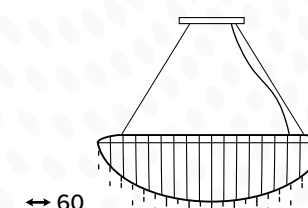

S508/B

← min 40 50 60 80 100 110 → max