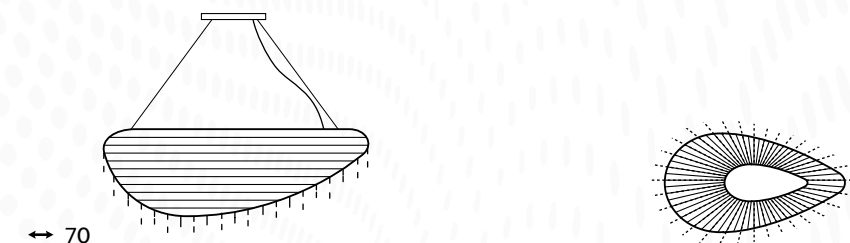

S509/B

↔ 70

S509.0.70.B.3000
70x37 cm ↓ 21 cm
weight = 7 kg
LED: 50W