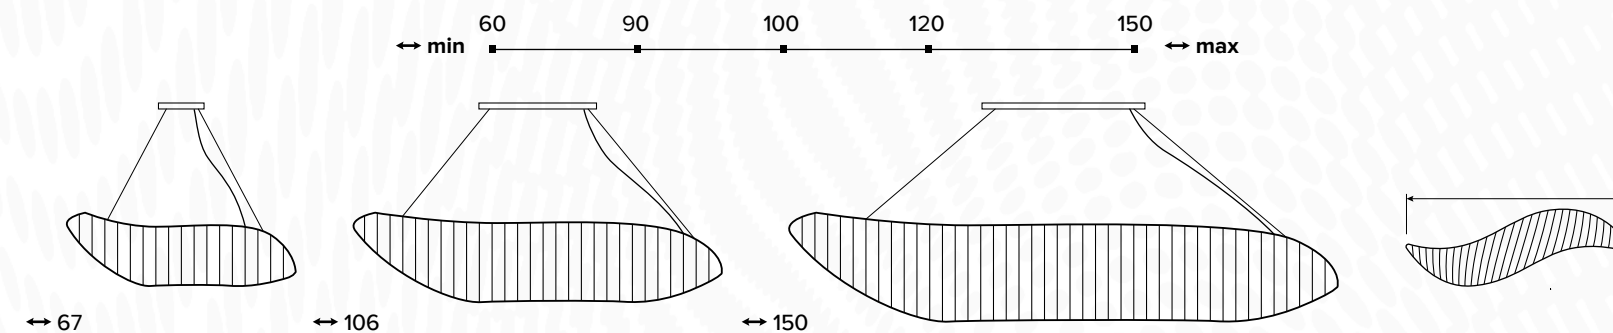

Ø 80 cm ↓ 22 cm
weight = 17 kg
LED: 75W

S506.0.100.B.3000

Ø 100 cm ↓ 23 cm
weight = 25 kg
LED: 120W

S506.0.120.B.3000

Ø 120 cm ↓ 25 cm
weight = 31 kg
LED: 135W

S506.0.150.B.3000

Ø 150 cm ↓ 25 cm
weight = 34 kg
LED: 150W

S507

A

B

↔ min 60 cm / ↔ max 150 cm
↓ min 18 cm / ↓ max 25 cm

S507

LED
ARTE PER FOTOLUCE

S507

S507/A