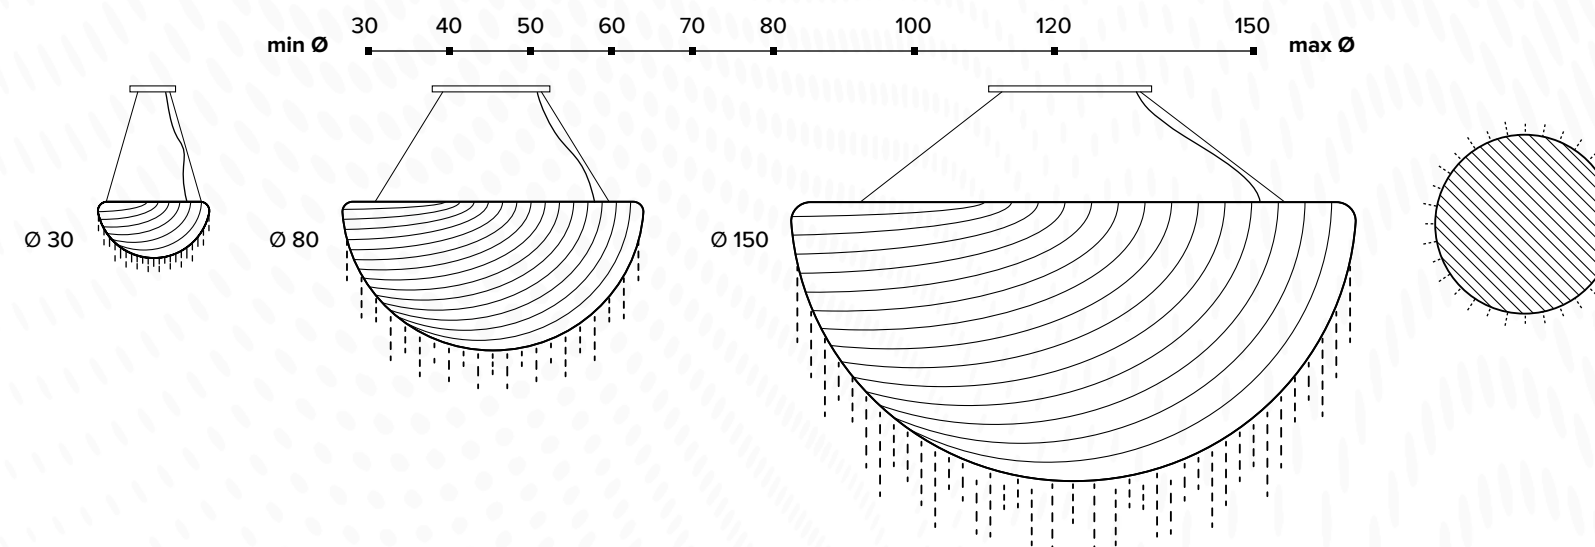

S501.0.30.C.3000
Ø 30 cm ↓ 17 cm
weight = 4 kg
LED: 13W

S501.0.40.C.3000
Ø 40 cm ↓ 22 cm
weight = 5 kg
LED: 26W

S501.0.50.C.3000
Ø 50 cm ↓ 24 cm
weight = 7 kg
LED: 36W

S501.0.60.C.3000
Ø 60 cm ↓ 25 cm
weight = 10 kg
LED: 45W

S501.0.70.C.3000
Ø 70 cm ↓ 30 cm
weight = 14 kg
LED: 53W

S501.0.80.C.3000
Ø 80 cm
LED: 60W

S501.0.100.C.3000
Ø 100 cm
LED: 75W

S501.0.120.C.3000
Ø 120 cm
LED: 95W

S501.0.150.C.3000
Ø 150 cm
LED: 115W

S501/D

S501.0.30.D.3000
Ø 30 cm ↓ 22 cm
weight = 4 kg
LED: 13W

S501.0.40.D.3000
Ø 40 cm ↓ 27 cm
weight = 5 kg
LED: 26W

S501.0.50.D.3000
Ø 50 cm ↓ 29 cm
weight = 8 kg
LED: 36W

S501.0.60.D.3000
Ø 60 cm ↓ 30 cm
weight = 10 kg
LED: 45W

S501.0.70.D.3000
Ø 70 cm ↓ 35 cm
weight = 14 kg
LED: 53W

S501.0.80.D.3000
Ø 80 cm
LED: 60W

S501.0.100.D.3000
Ø 100 cm
LED: 75W

S501.0.120.D.3000
Ø 120 cm
LED: 95W

S501.0.150.D.3000
Ø 150 cm
LED: 115W

S501

E